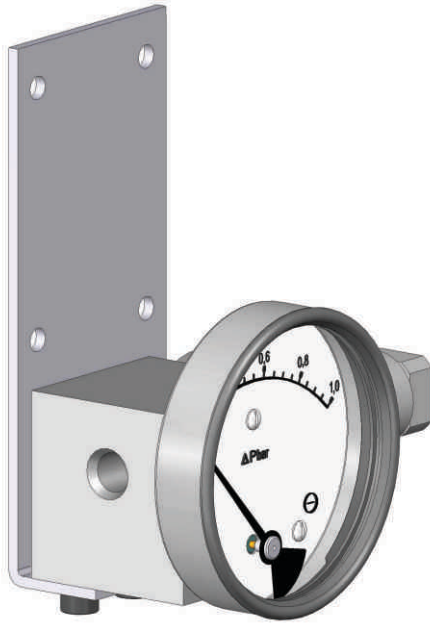

200 DGR

(Diaphragm Gauge)

MOUNTING COMBINATIONS

HIRLEKAR
PRECISION

Surface Mounting

Horizontal Pipe Mounting

Vertical Pipe Mounting

Panel Mounting