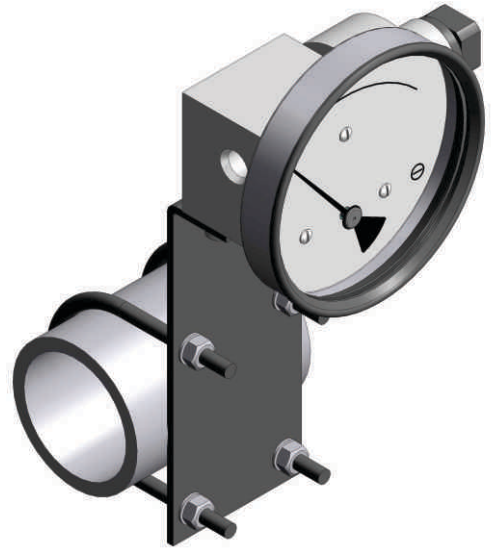

200 DGR

(Diaphragm Gauge)

MOUNTING COMBINATIONS

HIRLEKAR
PRECISION

Surface Mounting

Horizontal Pipe Mounting

Vertical Pipe Mounting

Panel Mounting