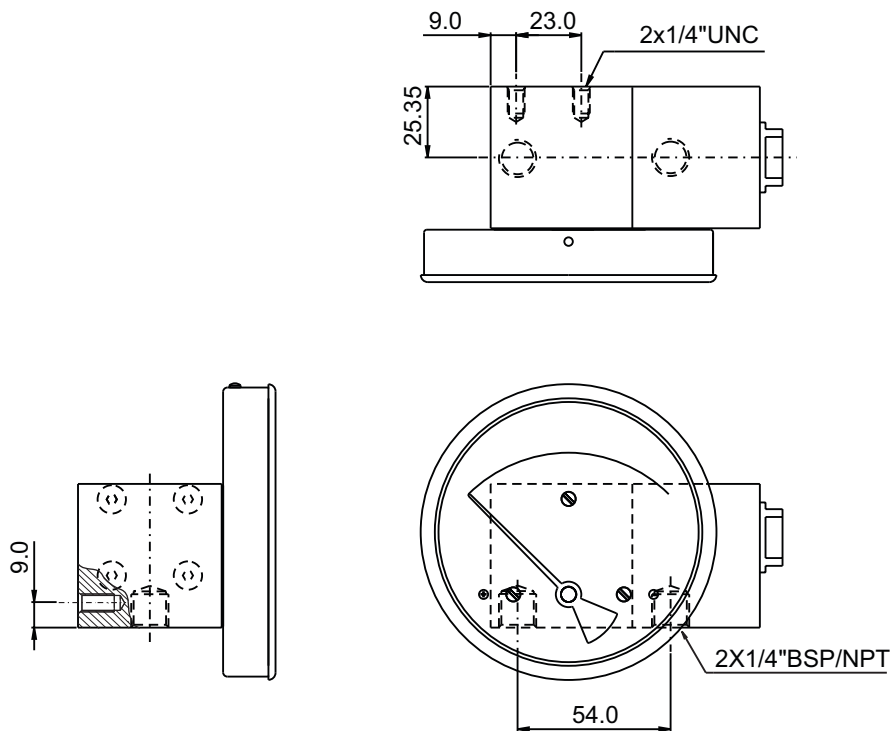

200 DGR

(Diaphragm Gauge)

PORTING DETAILS

HIRLEKAR
PRECISION

Back porting

Bottom porting

NOTE : 2x1/4\"UNC MOUNTING HOLES PROVIDED ON REQUEST.