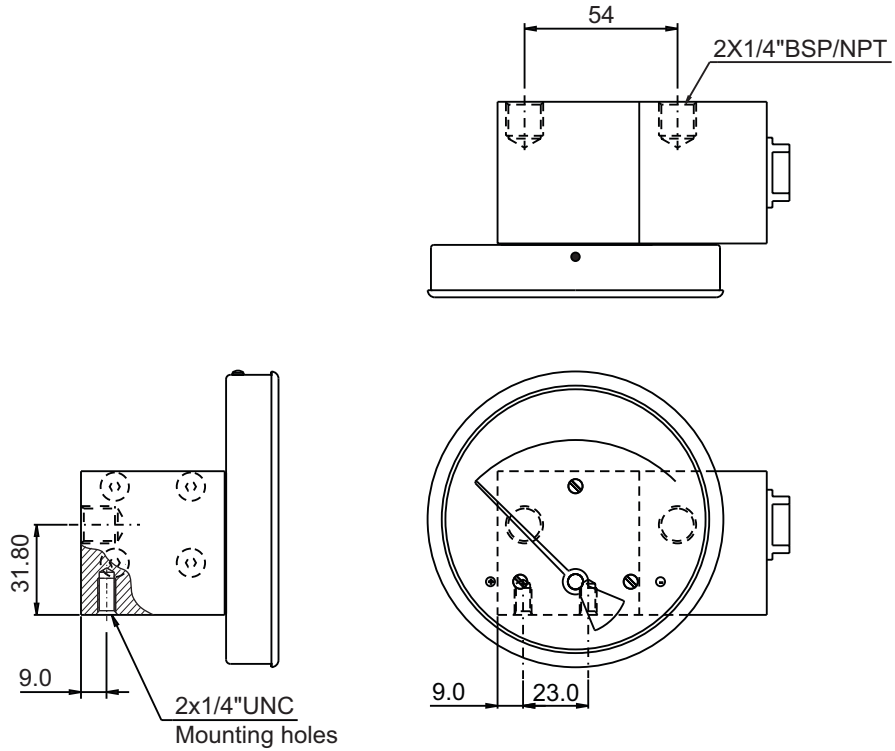

200 DGR

(Diaphragm Gauge)

PORTING DETAILS

HIRLEKAR
PRECISION

Back porting

Bottom porting

NOTE : 2x1/4\"UNC MOUNTING HOLES PROVIDED ON REQUEST.