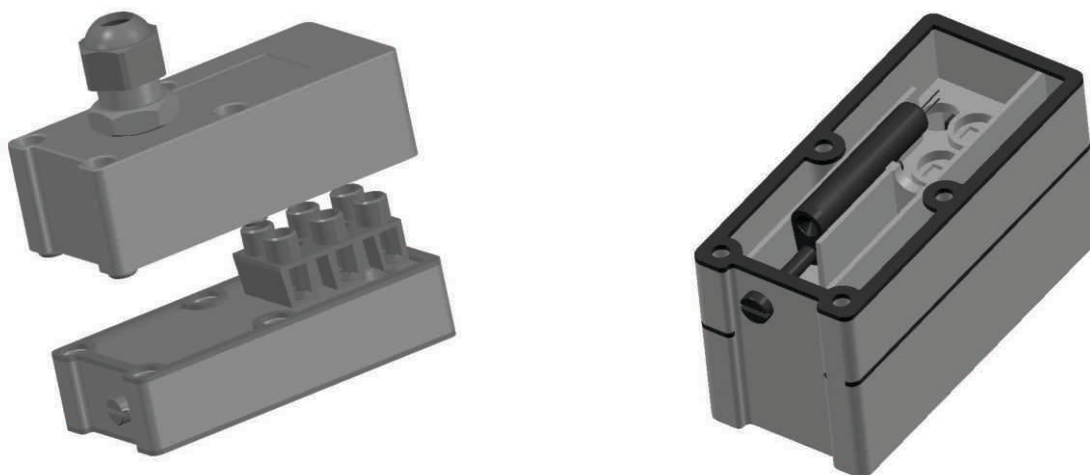

# 200 DGR

(Diaphragm Gauge)

## SWITCH COVER COMBINATIONS

---

**HIRLEKAR**  
PRECISION

Terminal strip and cable gland

With DIN Plug