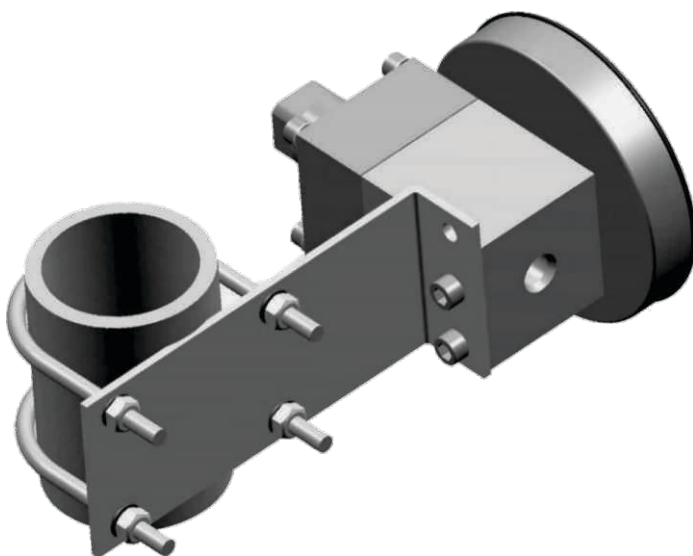

300 DGC (Diaphragm Gauge) MOUNTING COMBINATIONS

HIRLEKAR
PRECISION

Surface Mounting

Horizontal Pipe Mounting

Vertical Pipe Mounting

Panel Mounting