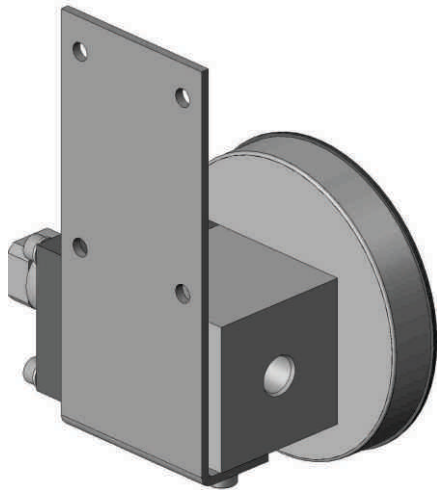

300 DGC (Diaphragm Gauge) MOUNTING COMBINATIONS

HIRLEKAR
PRECISION

Surface Mounting

Horizontal Pipe Mounting

Vertical Pipe Mounting

Panel Mounting