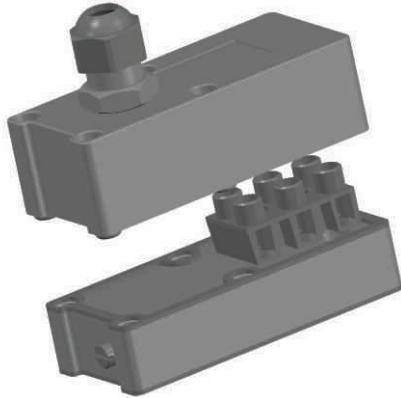

300 DGC

(Diaphragm Gauge)

SWITCH COVER COMBINATIONS

HIRLEKAR
PRECISION

Terminal strip and cable gland

With DIN Plug