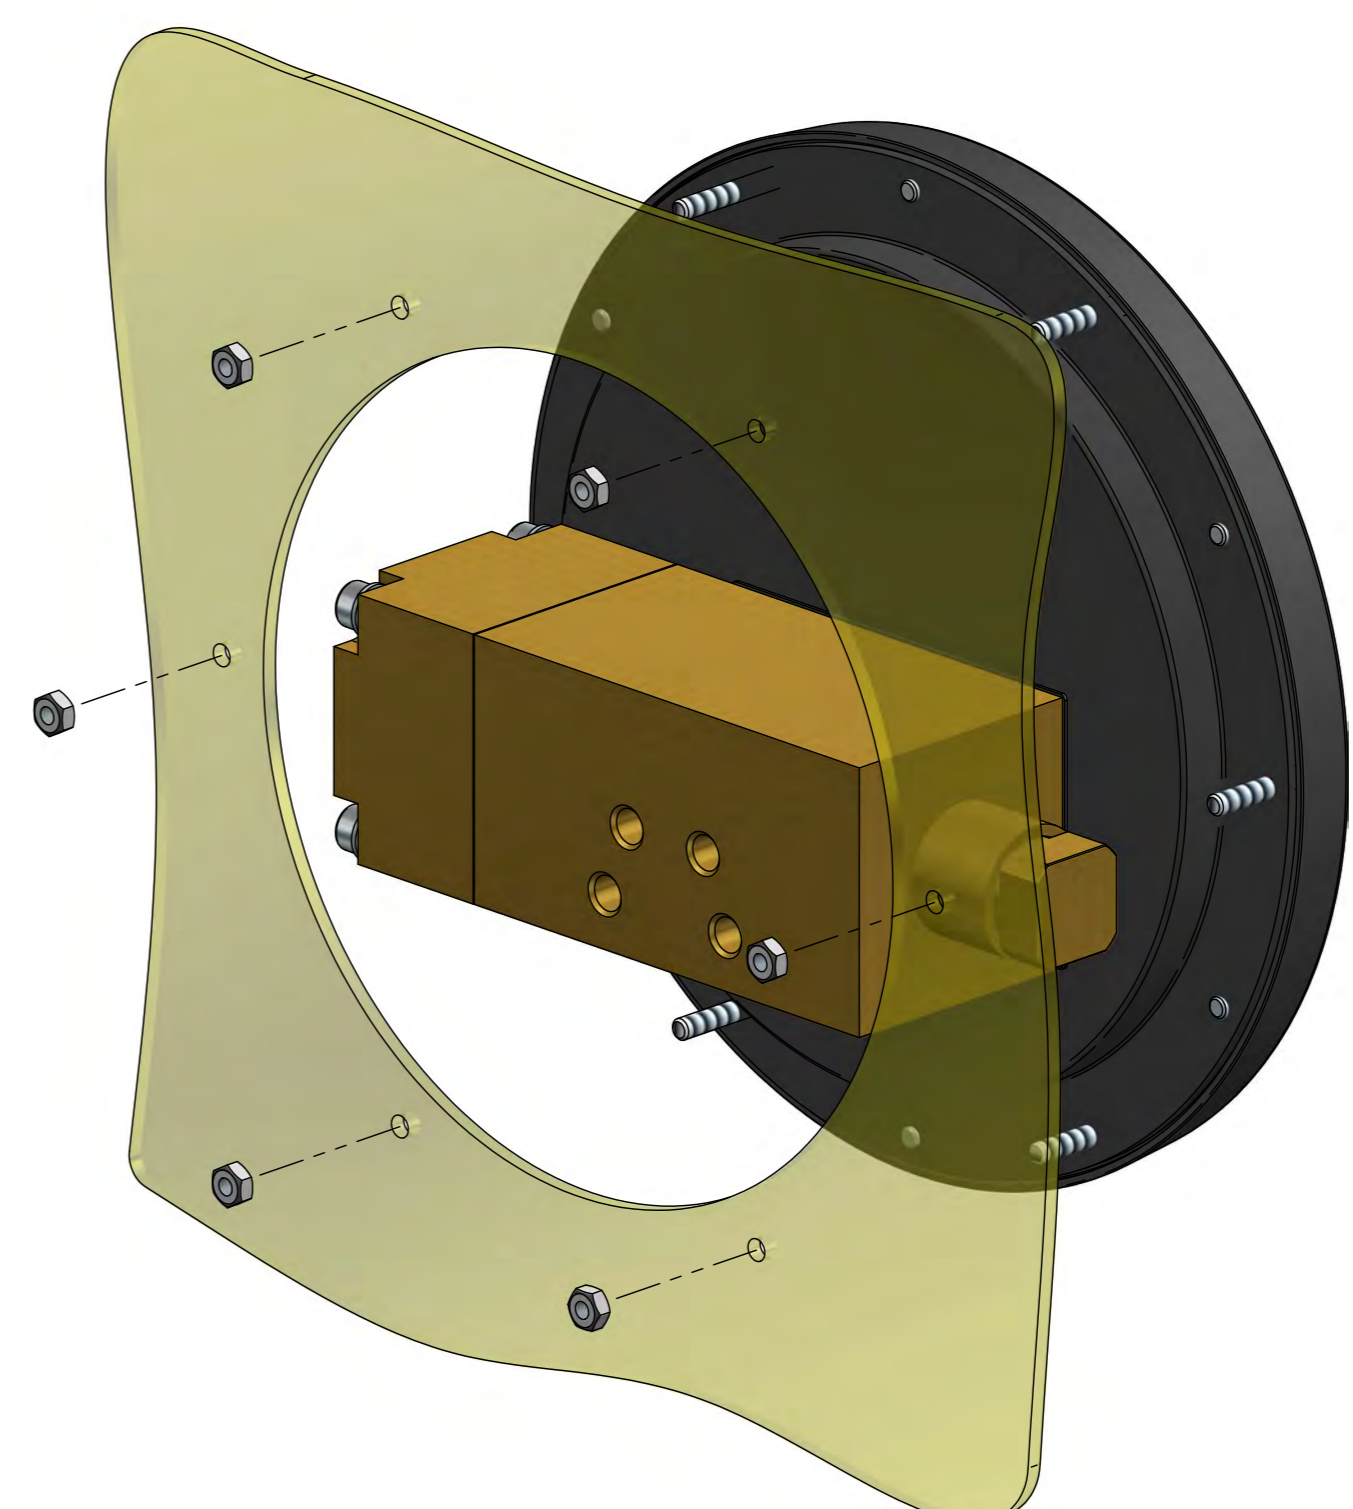

370 DGC (Diaphragm Gauge) MOUNTING COMBINATIONS

HIRLEKAR
PRECISION

Horizontal pipe mounting bracket

Vertical pipe mounting bracket

Surface mounting bracket

Panel mounting for EP Case

MOUNTING COMBINATIONS

Combo mounting bracket

Combo horizontal pipe mounting