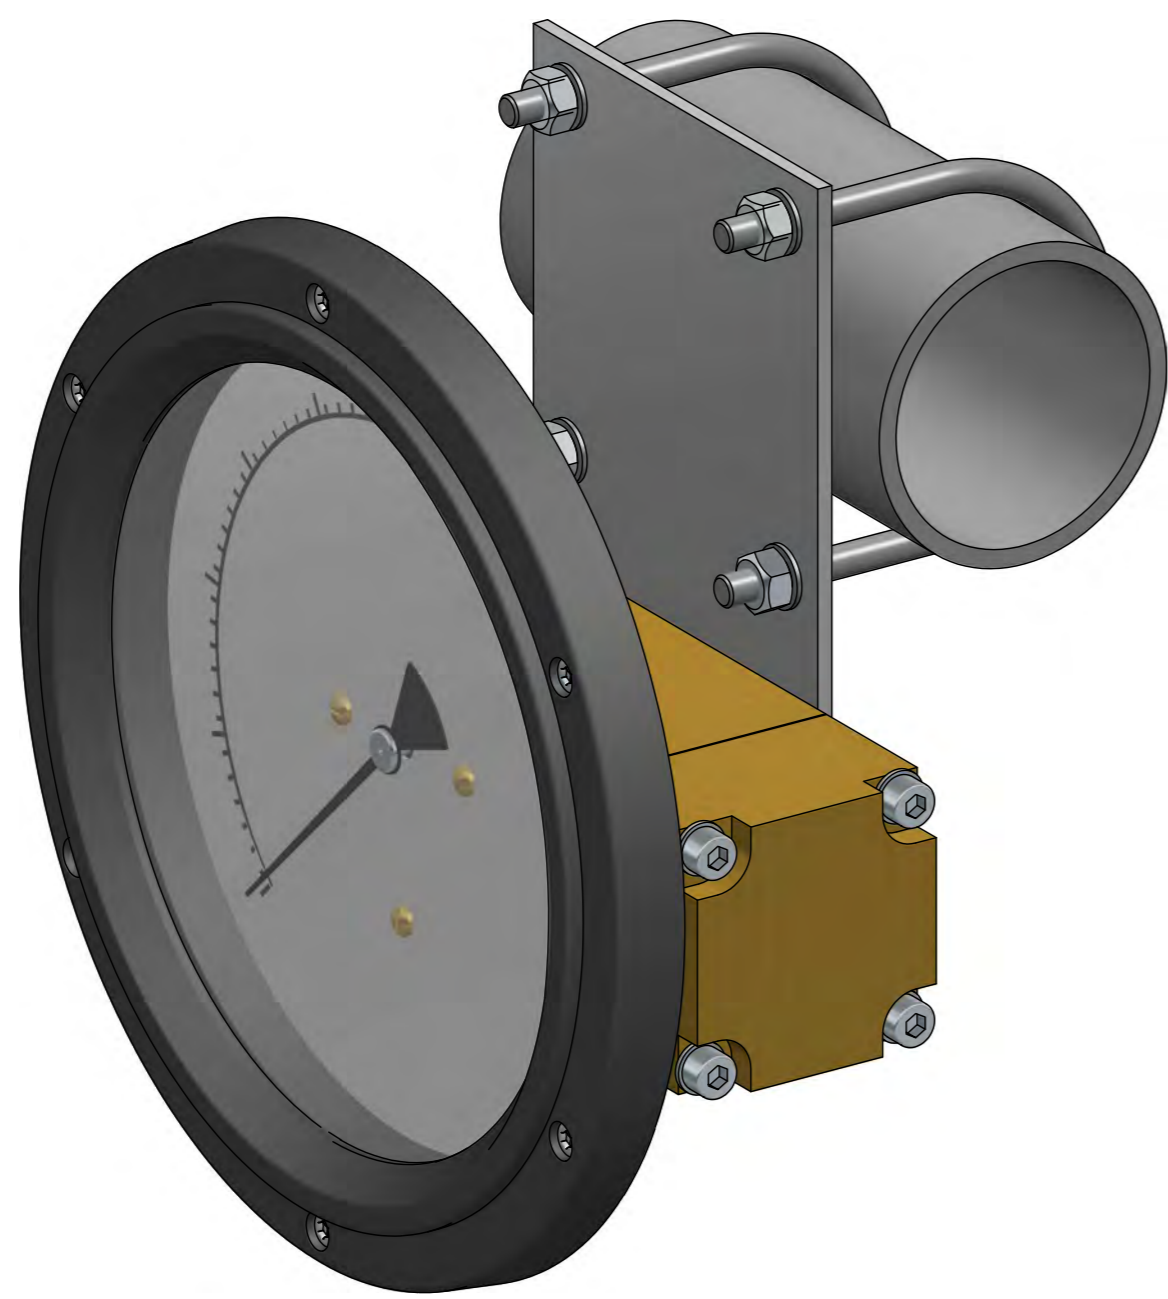

370 DGC (Diaphragm Gauge) MOUNTING COMBINATIONS

HIRLEKAR
PRECISION

Horizontal pipe mounting bracket

Vertical pipe mounting bracket

Surface mounting bracket

Panel mounting for EP Case

MOUNTING COMBINATIONS

Combo mounting bracket

Combo horizontal pipe mounting