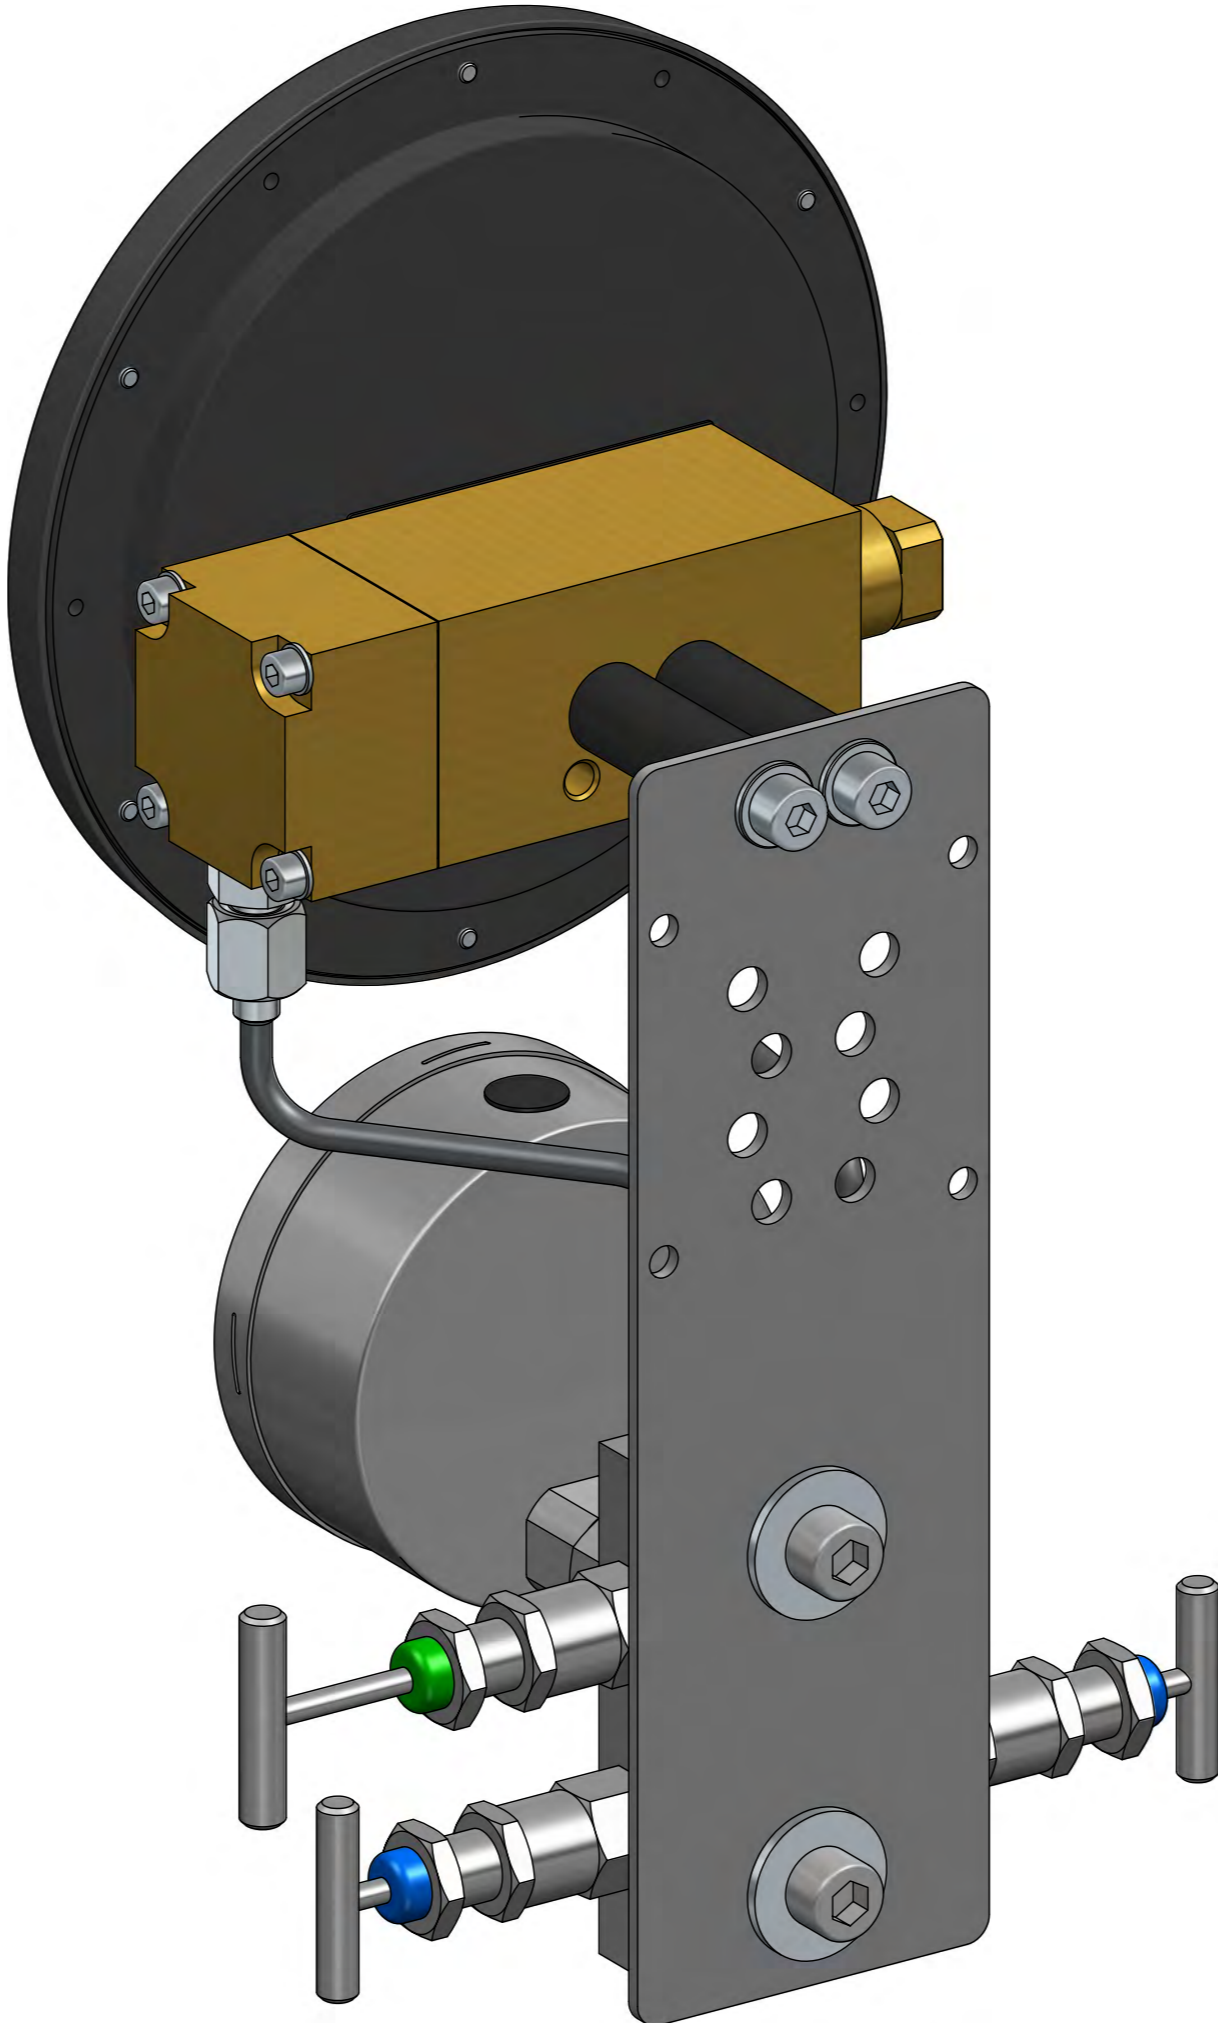

370 DGC (Diaphragm Gauge) MOUNTING COMBINATIONS

HIRLEKAR
PRECISION

Horizontal pipe mounting bracket

Vertical pipe mounting bracket

Surface mounting bracket

Panel mounting for EP Case

MOUNTING COMBINATIONS

Combo mounting bracket

Combo horizontal pipe mounting