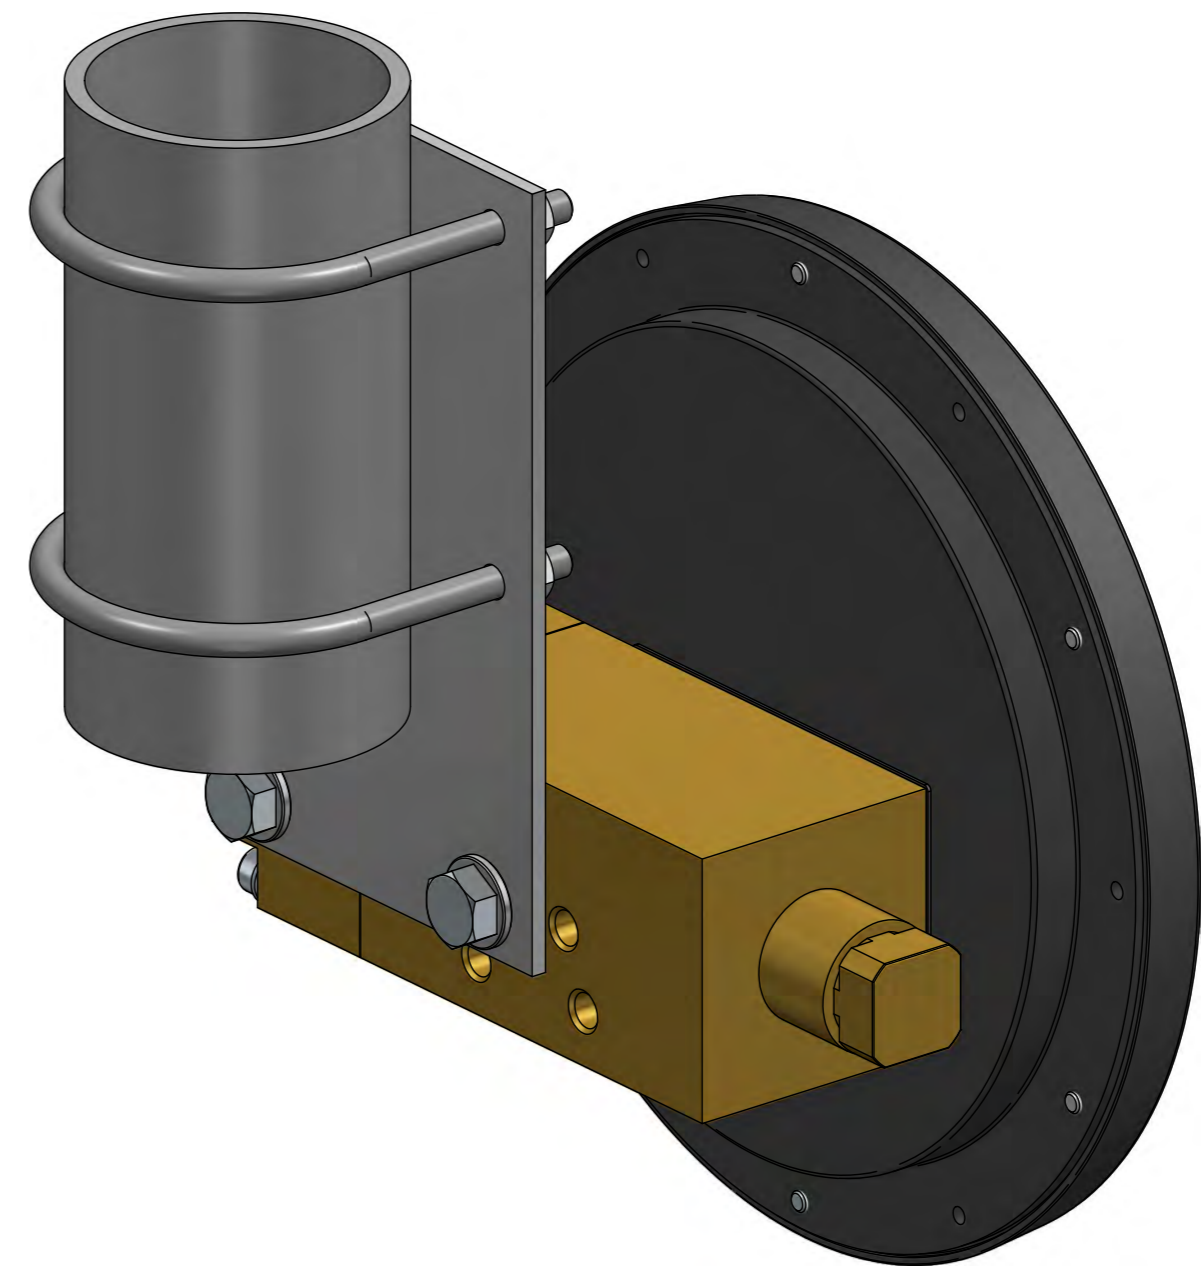

370 DGC (Diaphragm Gauge) MOUNTING COMBINATIONS

HIRLEKAR
PRECISION

Horizontal pipe mounting bracket

Vertical pipe mounting bracket

Surface mounting bracket

Panel mounting for EP Case

MOUNTING COMBINATIONS

Combo mounting bracket

Combo horizontal pipe mounting