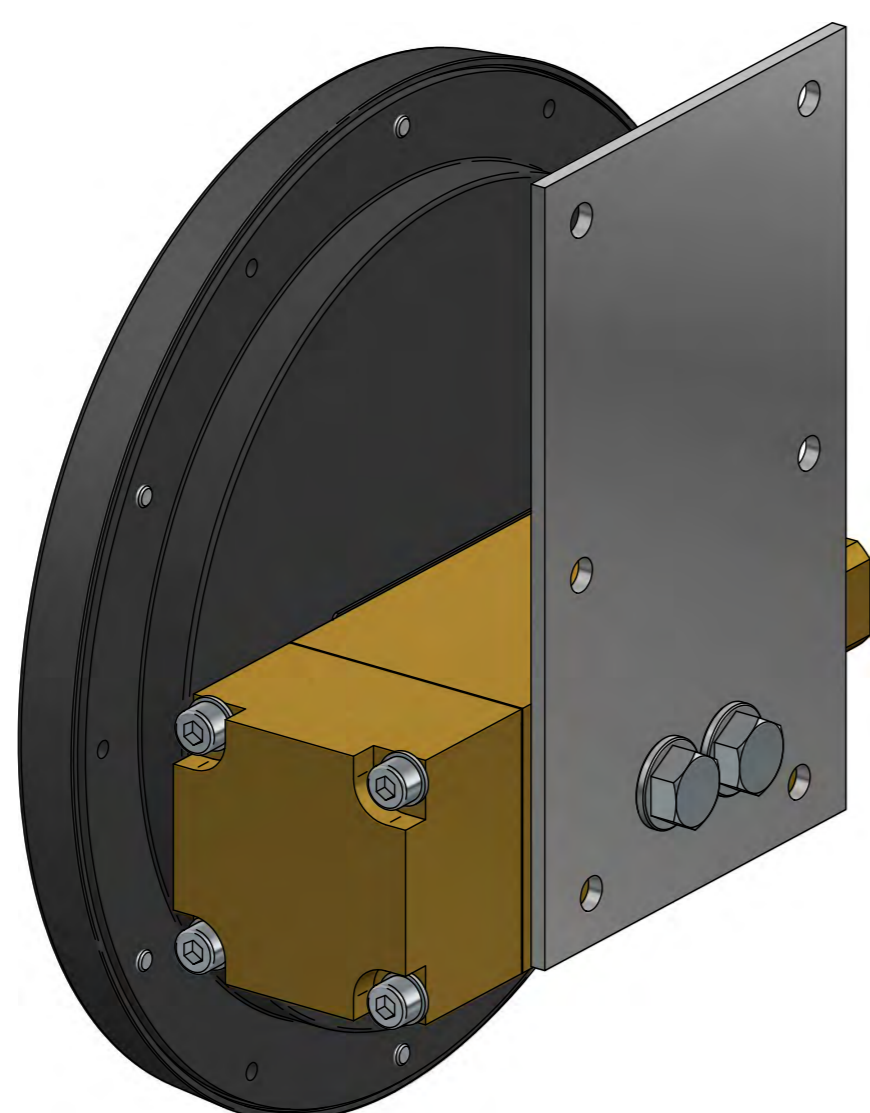

370 DGC (Diaphragm Gauge) MOUNTING COMBINATIONS

HIRLEKAR
PRECISION

Horizontal pipe mounting bracket

Vertical pipe mounting bracket

Surface mounting bracket

Panel mounting for EP Case

MOUNTING COMBINATIONS

Combo mounting bracket

Combo horizontal pipe mounting