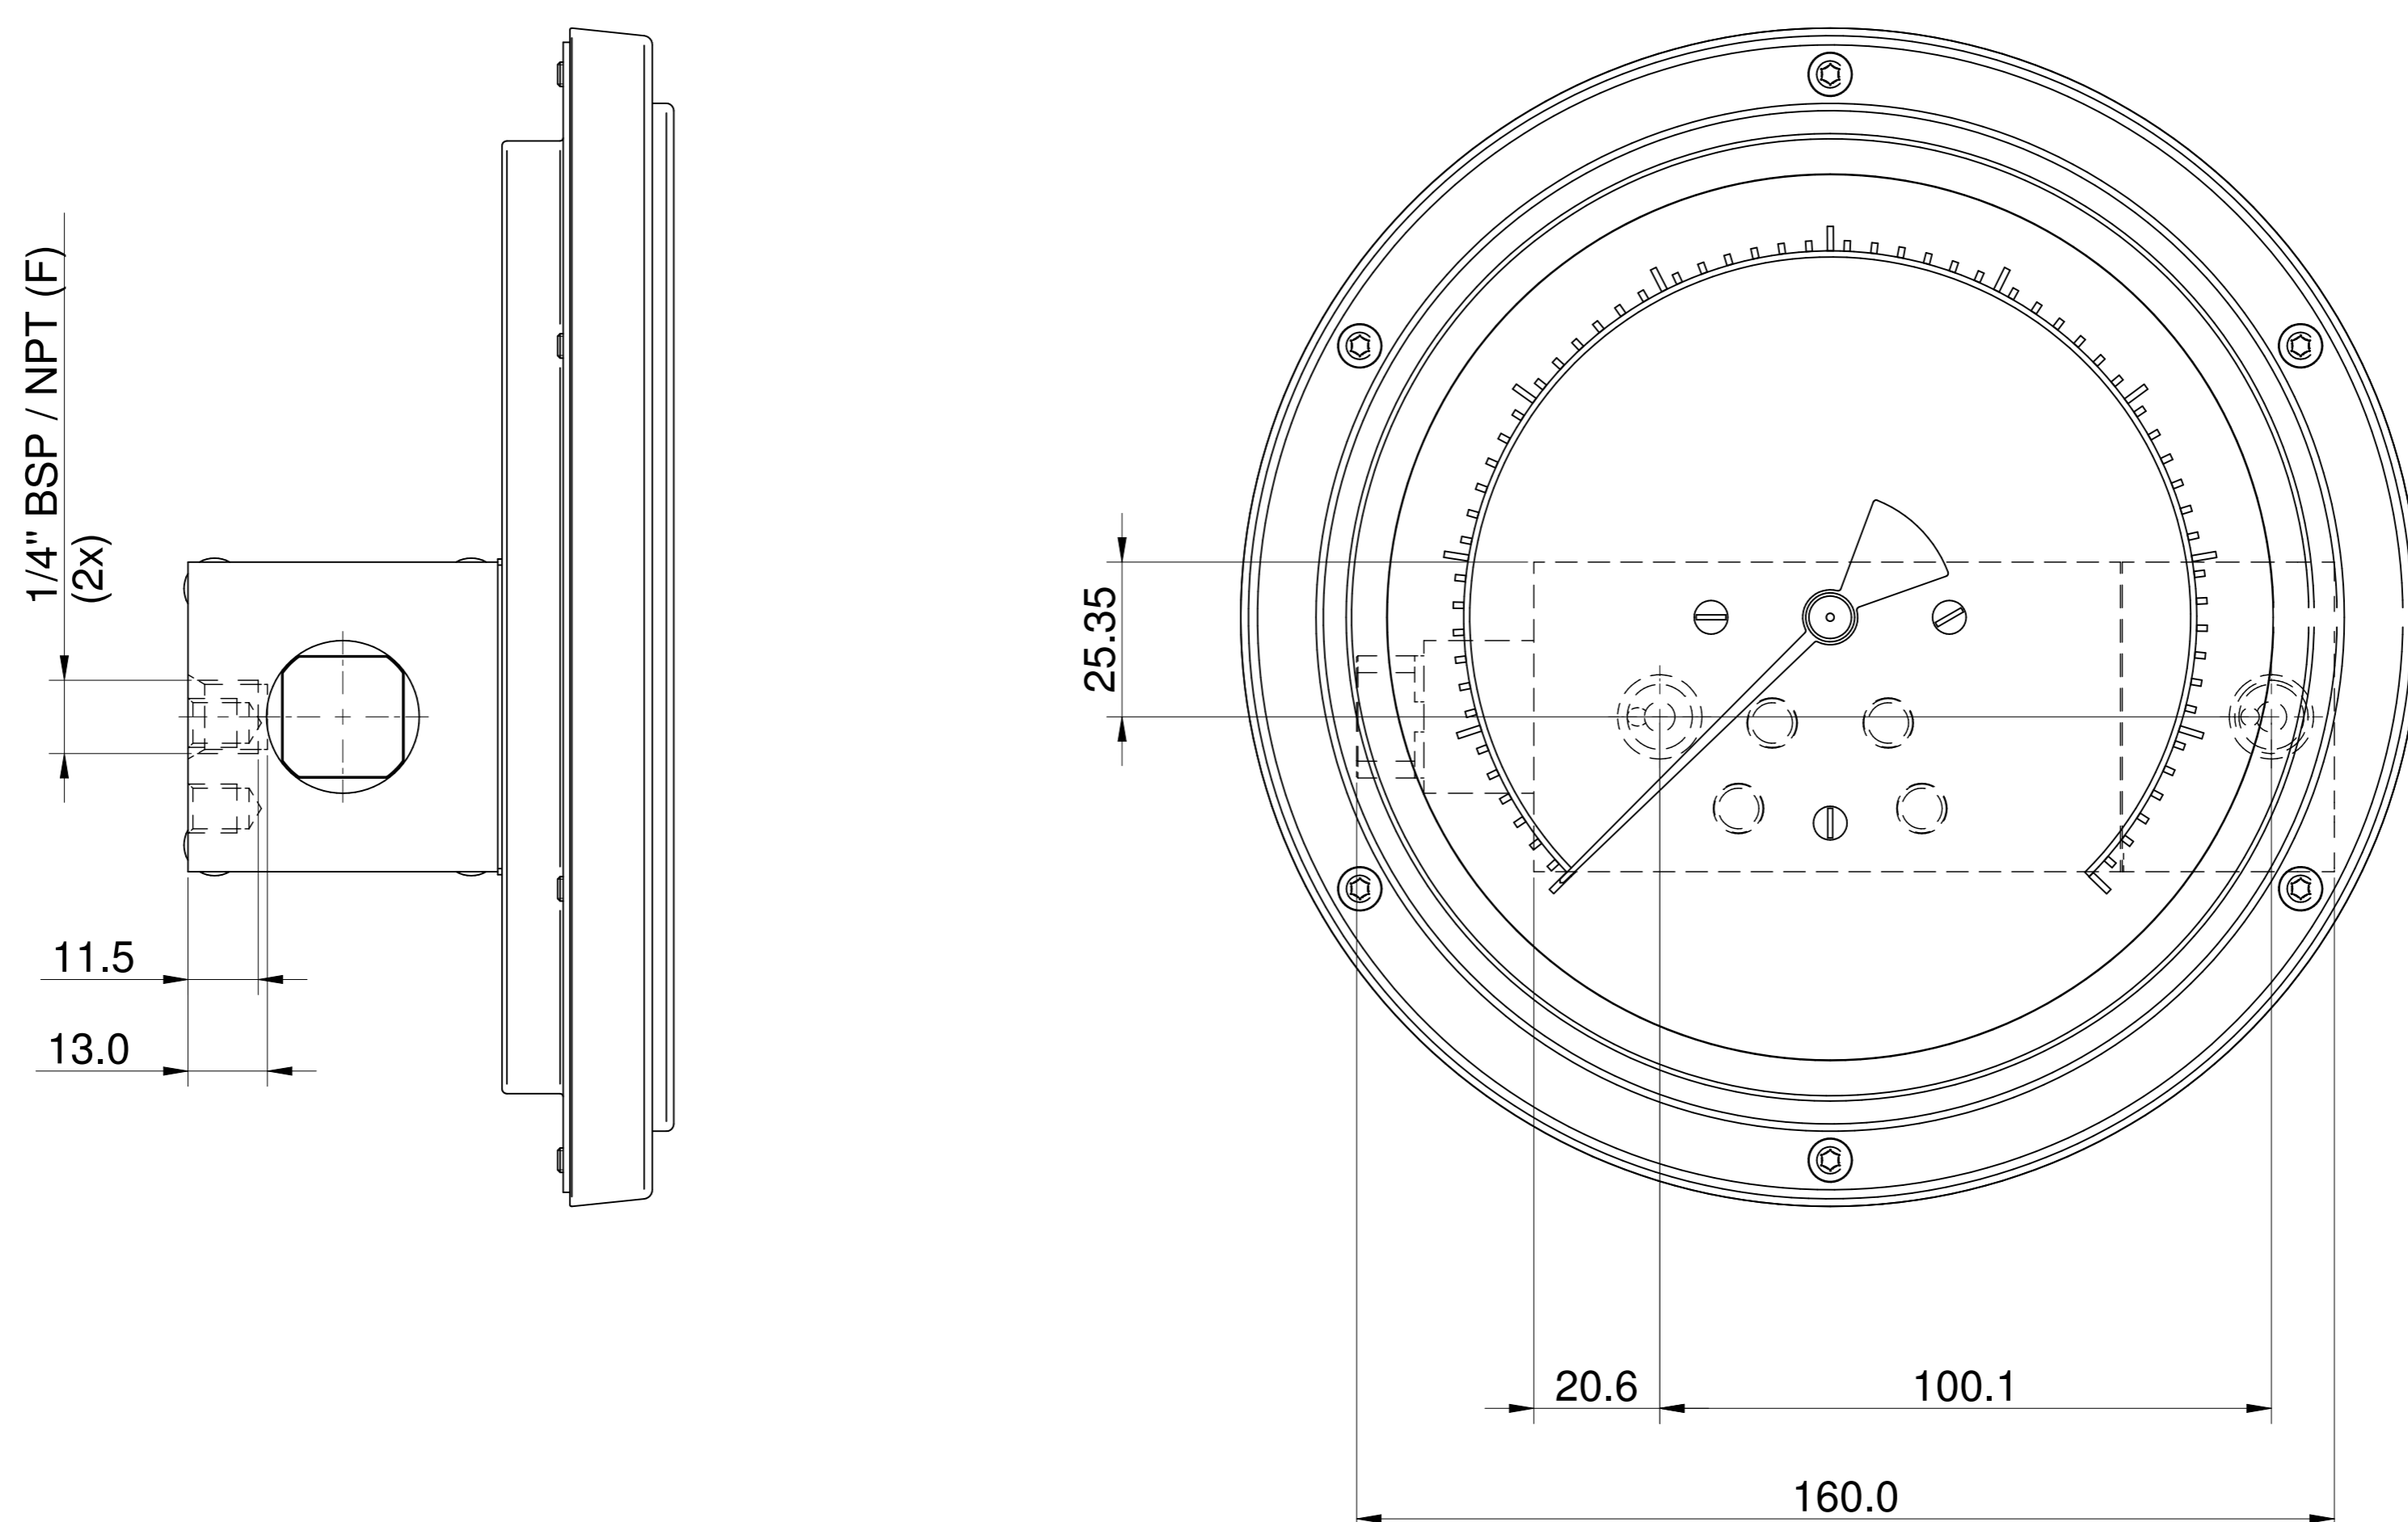

370 DGC (Diaphragm Gauge) PORTING DETAILS

HIRLEKAR
PRECISION

Inline porting

Back porting

PORTING DETAILS

Bottom porting

Vent porting