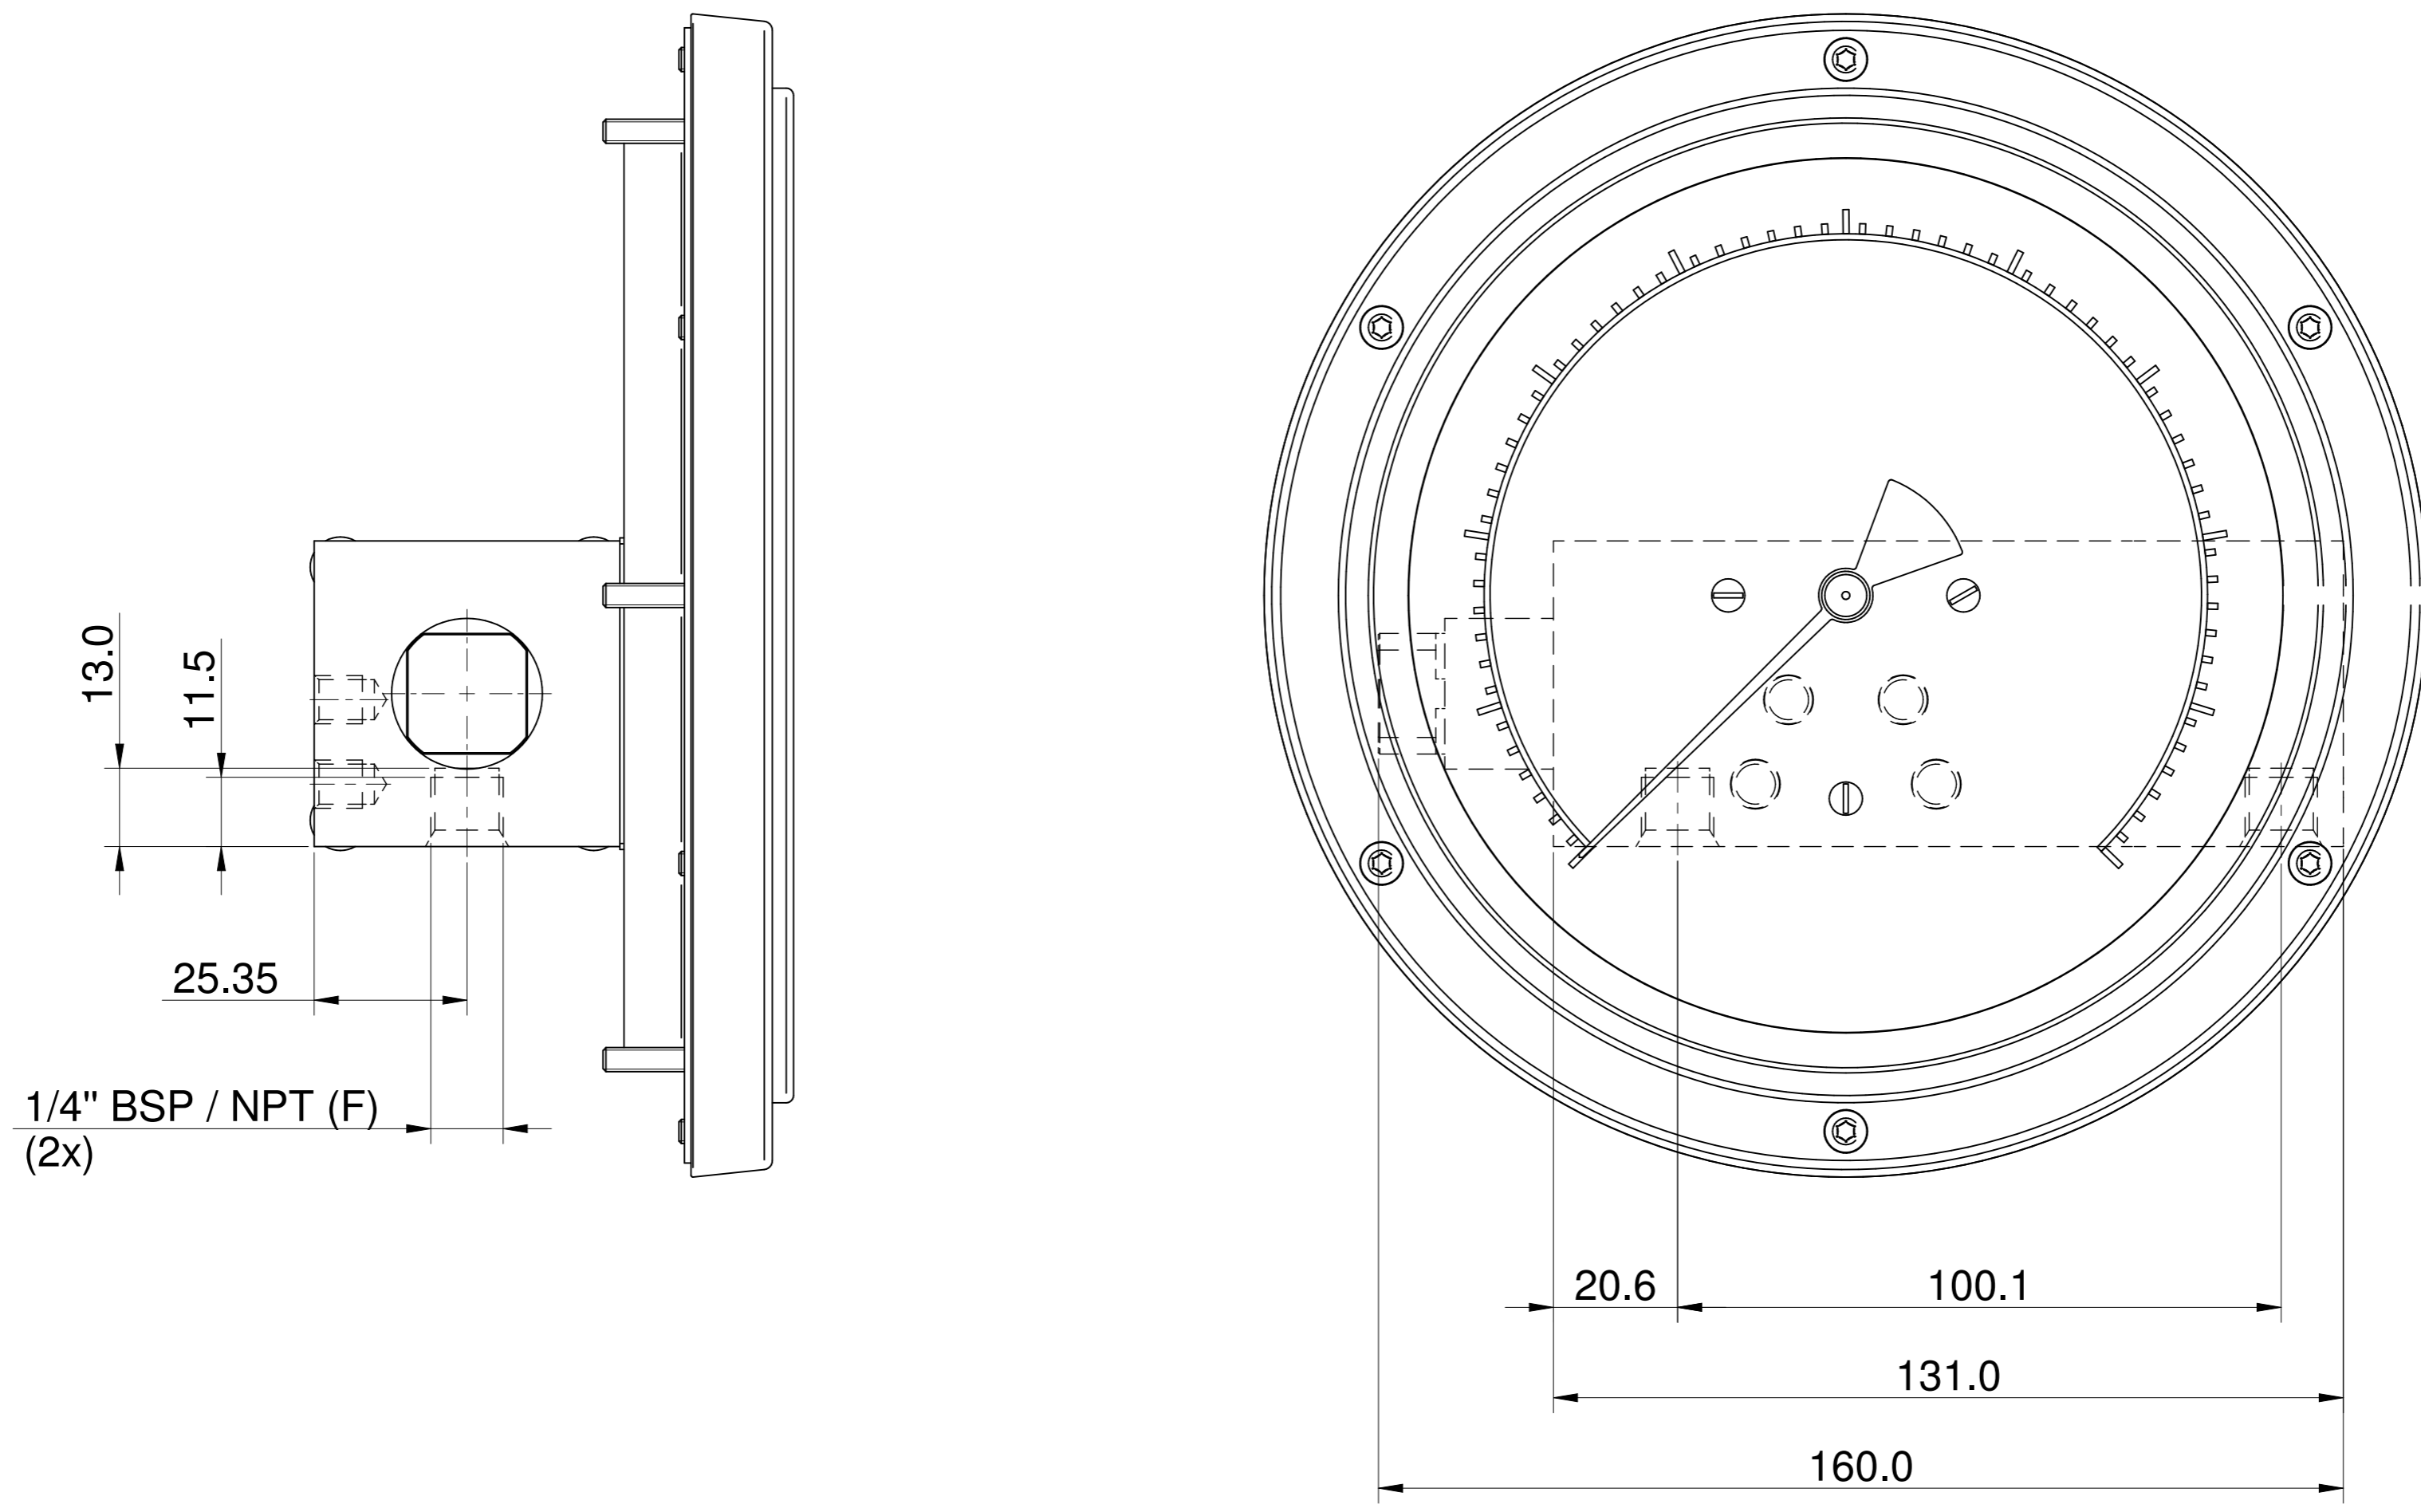

370 DGC (Diaphragm Gauge) PORTING DETAILS

HIRLEKAR
PRECISION

Inline porting

Back porting

PORTING DETAILS

Bottom porting

Vent porting