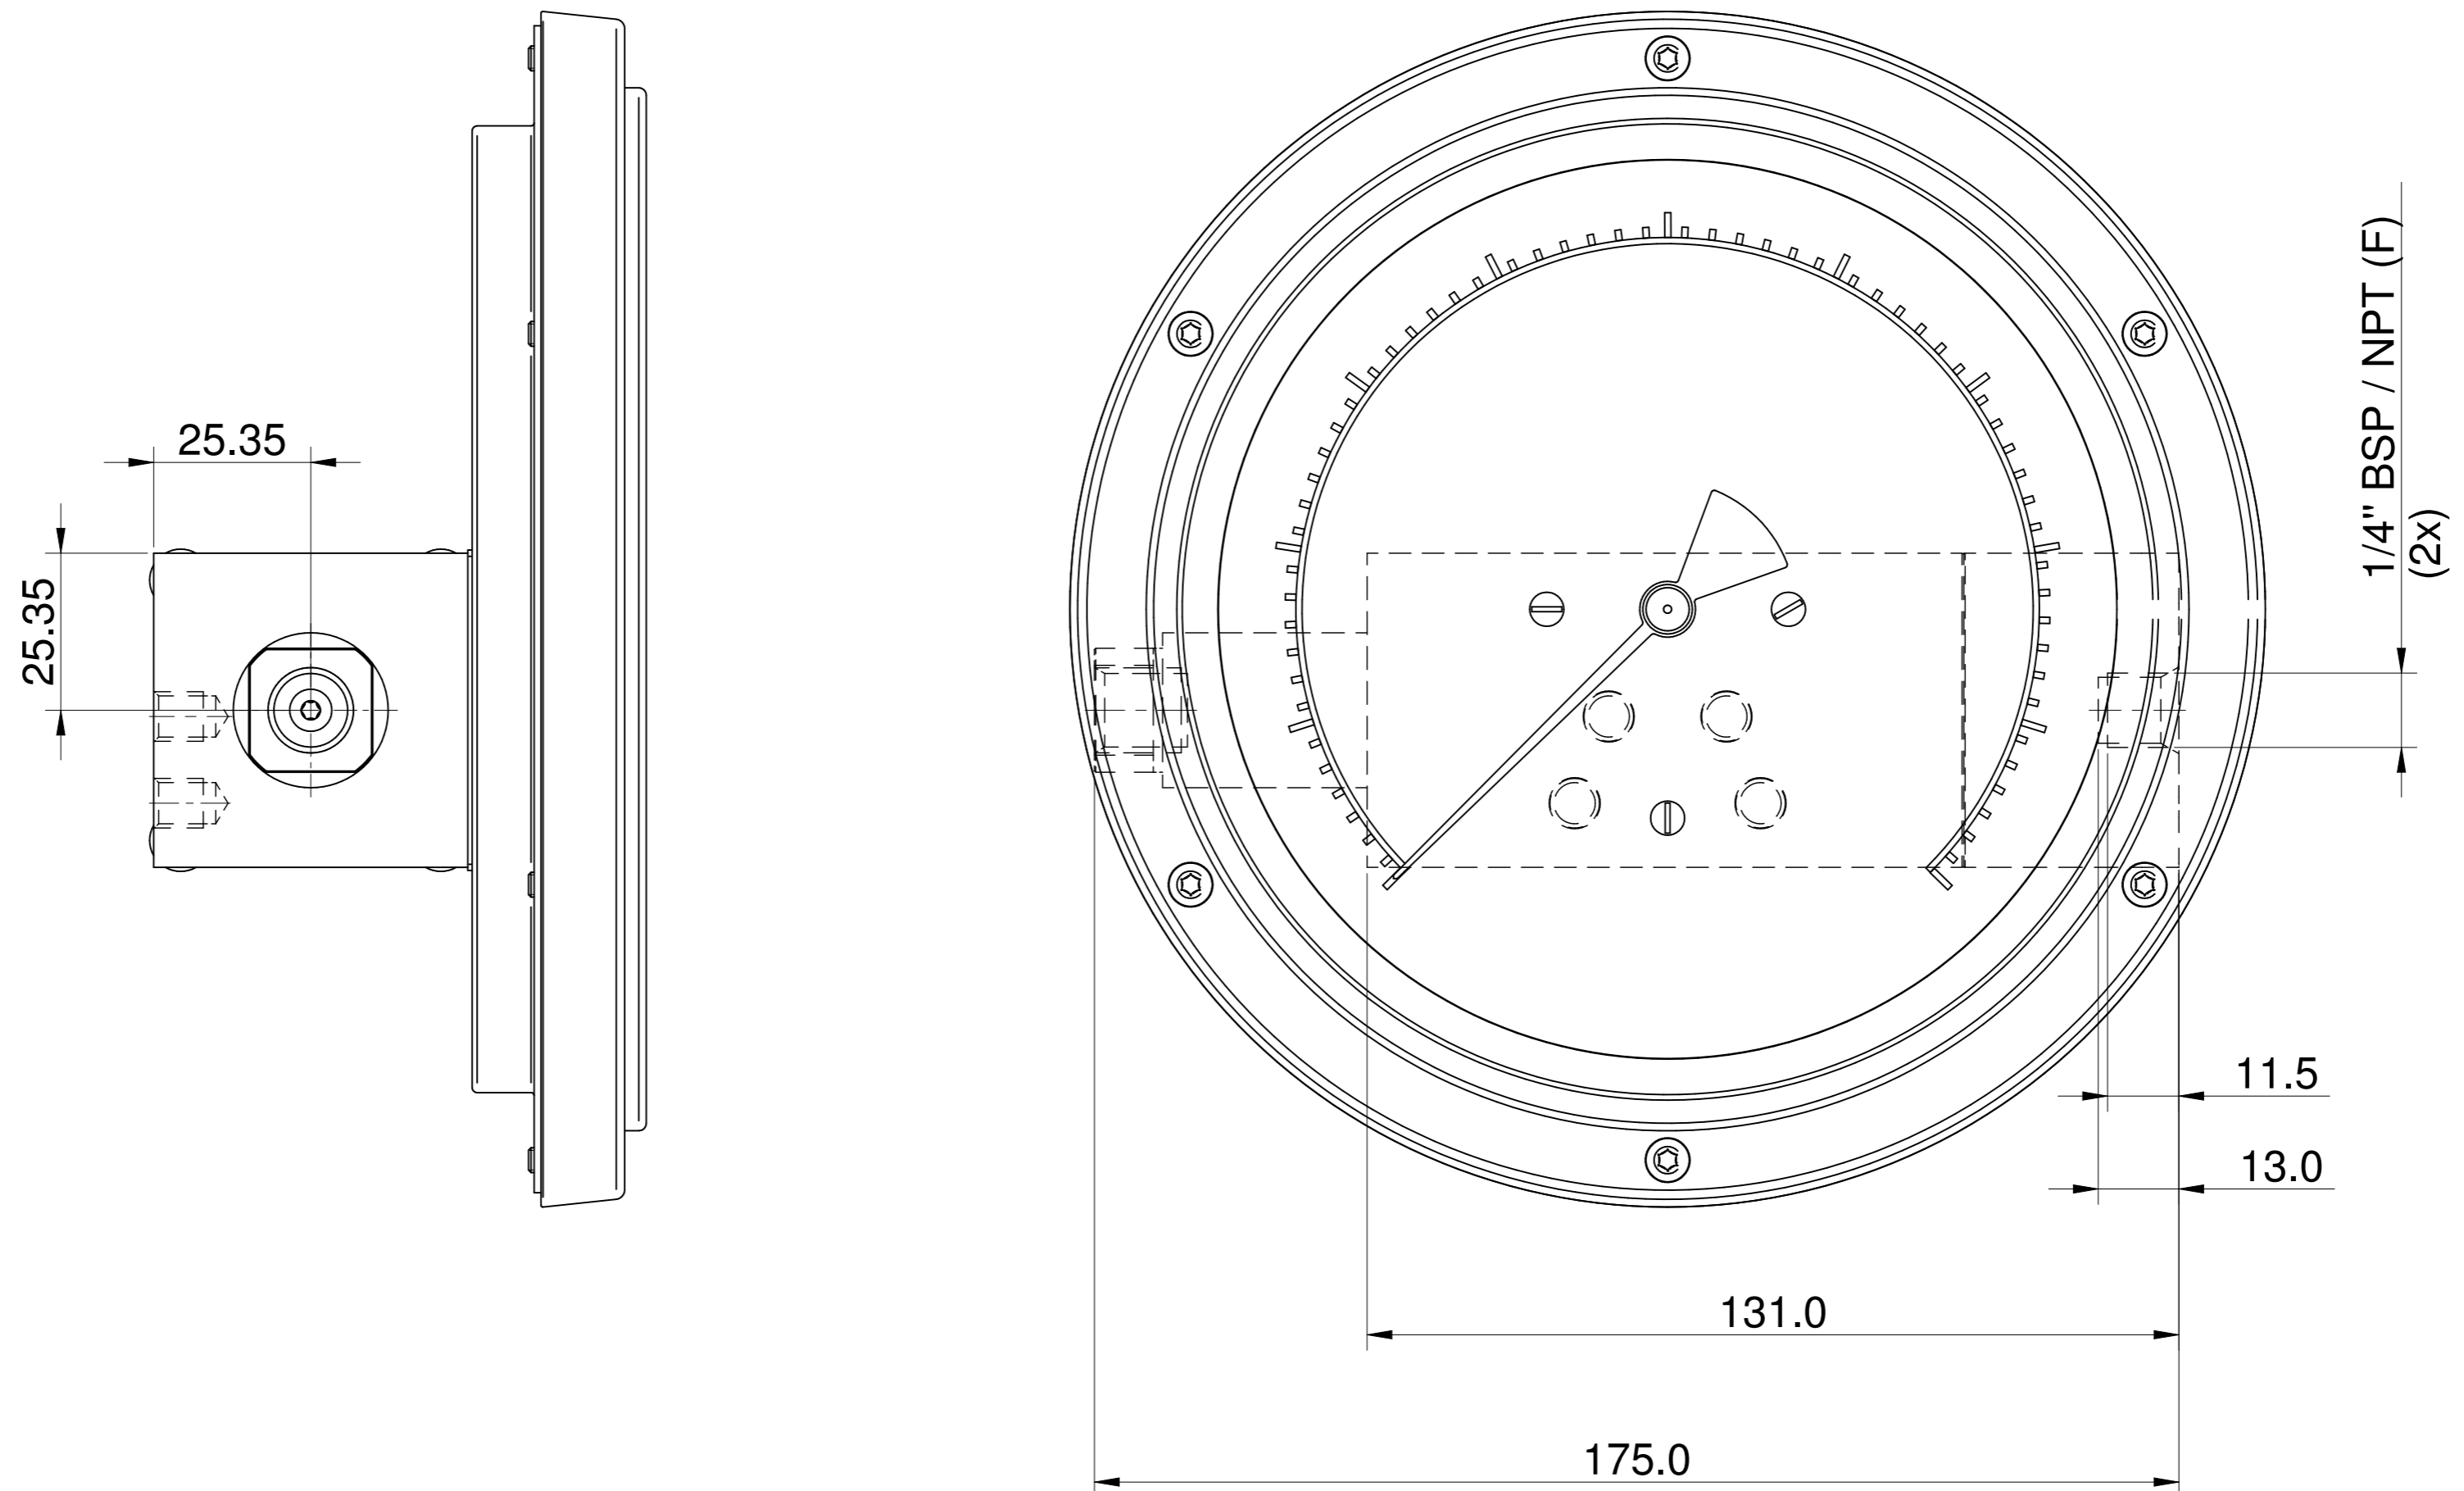

370 DGC (Diaphragm Gauge) PORTING DETAILS

HIRLEKAR
PRECISION

Inline porting

Back porting

PORTING DETAILS

Bottom porting

Vent porting