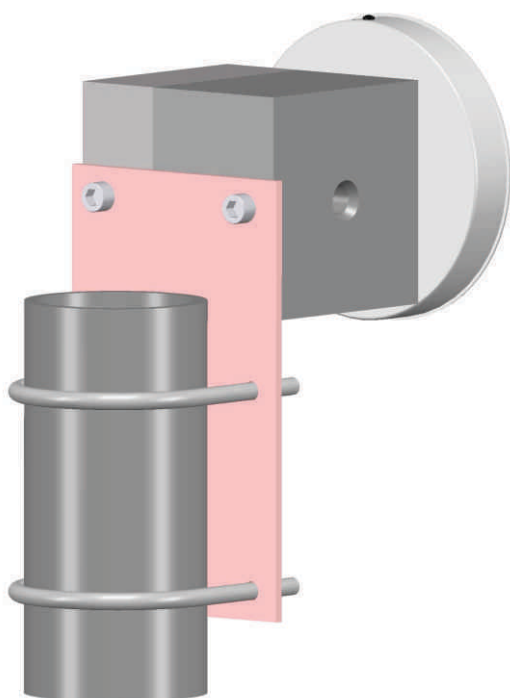

400 DGC

(Diaphragm Gauge)

MOUNTING COMBINATIONS

HIRLEKAR
PRECISION

Surface Mounting

Horizontal Pipe Mounting

Vertical Pipe Mounting

Panel Mounting