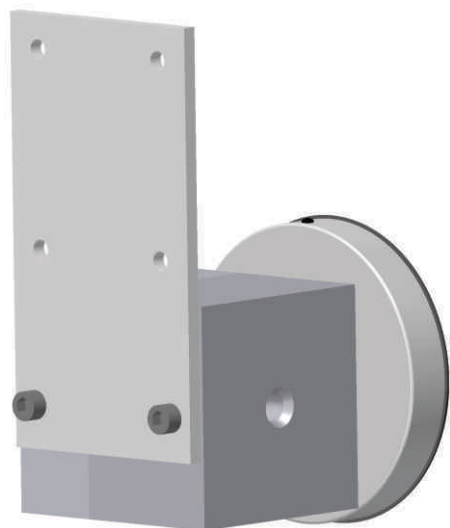

400 DGC

(Diaphragm Gauge)

MOUNTING COMBINATIONS

HIRLEKAR
PRECISION

Surface Mounting

Horizontal Pipe Mounting

Vertical Pipe Mounting

Panel Mounting