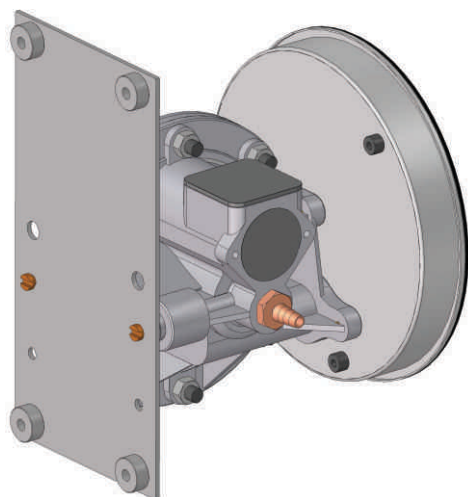

600 DGC

(Diaphragm Gauge)

MOUNTING COMBINATIONS

HIRLEKAR
PRECISION

Surface Mounting

Horizontal Pipe Mounting

Vertical Pipe Mounting

Panel Mounting