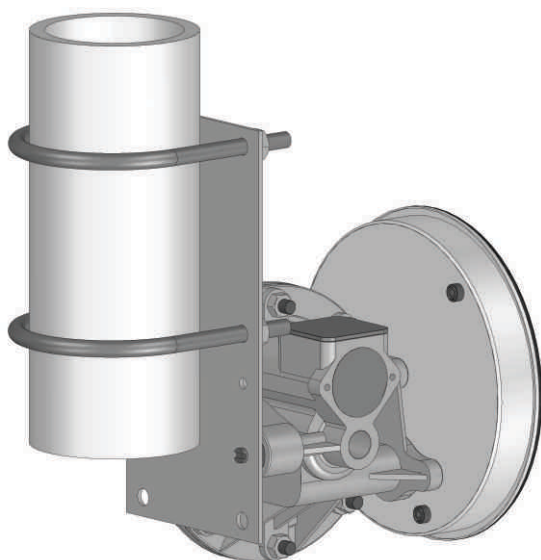

600 DGC

(Diaphragm Gauge)

MOUNTING COMBINATIONS

HIRLEKAR
PRECISION

Surface Mounting

Horizontal Pipe Mounting

Vertical Pipe Mounting

Panel Mounting