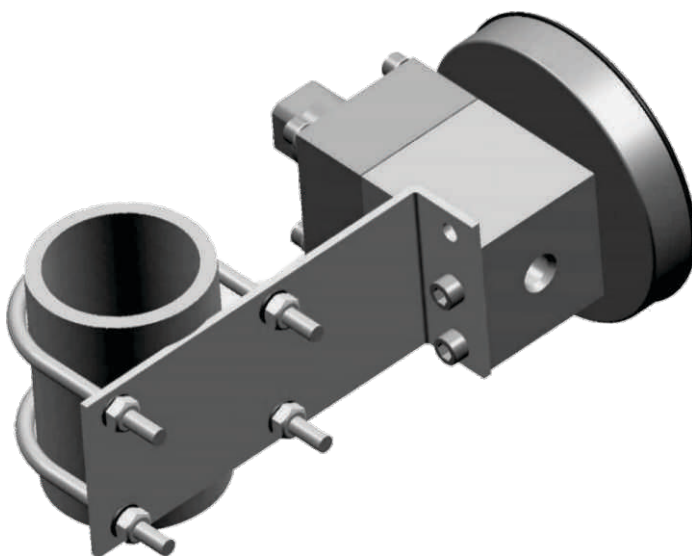

700 DGC

(Diaphragm Gauge)

MOUNTING COMBINATIONS

HIRLEKAR
PRECISION

Surface Mounting

Horizontal Pipe Mounting

Vertical Pipe Mounting

Panel Mounting