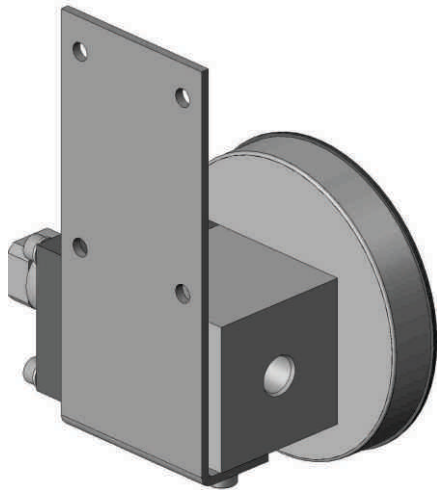

700 DGC

(Diaphragm Gauge)

MOUNTING COMBINATIONS

HIRLEKAR
PRECISION

Surface Mounting

Horizontal Pipe Mounting

Vertical Pipe Mounting

Panel Mounting