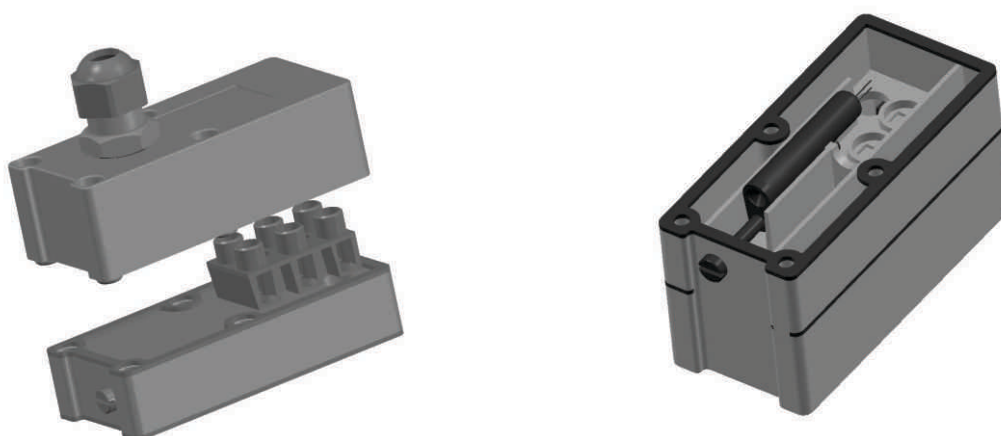

700 DGC

(Diaphragm Gauge)

SWITCH COVER COMBINATIONS

HIRLEKAR
PRECISION

Terminal strip and cable gland

With DIN Plug