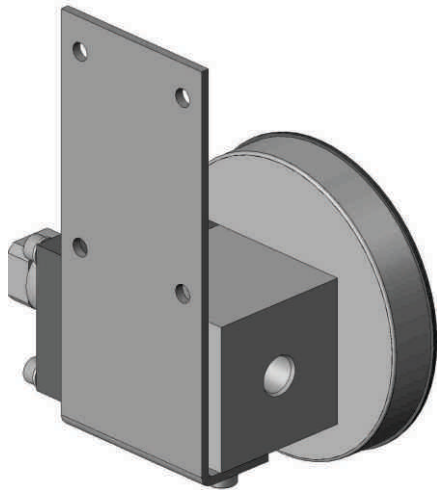

CZ 300DGC

(Diaphragm Gauge)

MOUNTING COMBINATIONS

HIRLEKAR
PRECISION

Surface Mounting

Horizontal Pipe Mounting

Vertical Pipe Mounting

Panel Mounting