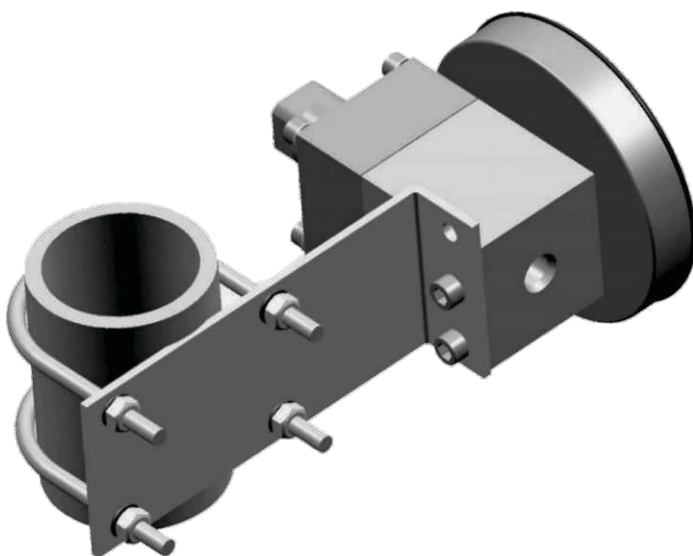

CZ 300DGC

(Diaphragm Gauge)

MOUNTING COMBINATIONS

HIRLEKAR
PRECISION

Surface Mounting

Horizontal Pipe Mounting

Vertical Pipe Mounting

Panel Mounting