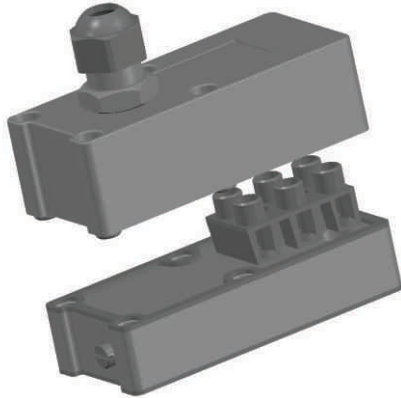

CZ 300DGC

(Diaphragm Gauge)

SWITCH COVER COMBINATIONS

HIRLEKAR
PRECISION

Terminal strip and cable gland

With DIN Plug