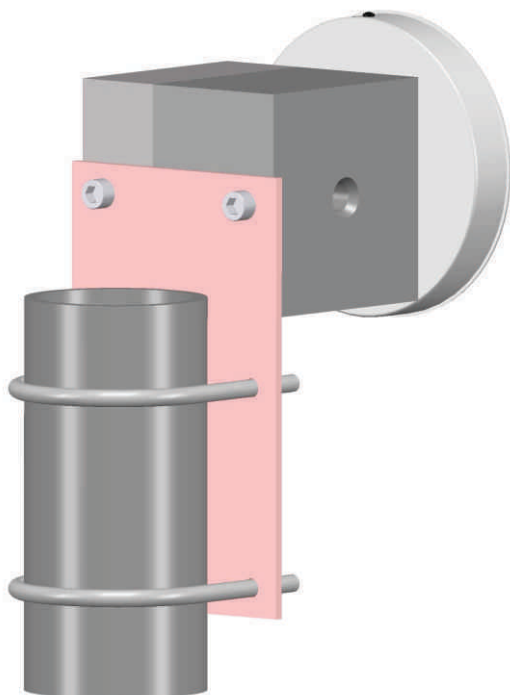

# CZ 400DGC

(Diaphragm Gauge)

## MOUNTING COMBINATIONS

---

**HIRLEKAR**  
PRECISION

Surface Mounting

Horizontal Pipe Mounting

Vertical Pipe Mounting

Panel Mounting