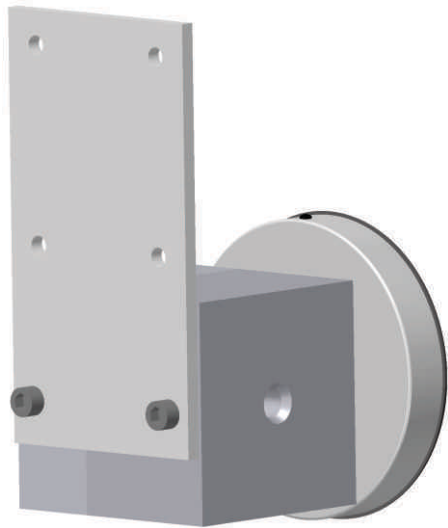

# CZ 400DGC

(Diaphragm Gauge)

## MOUNTING COMBINATIONS

---

**HIRLEKAR**  
PRECISION

Surface Mounting

Horizontal Pipe Mounting

Vertical Pipe Mounting

Panel Mounting