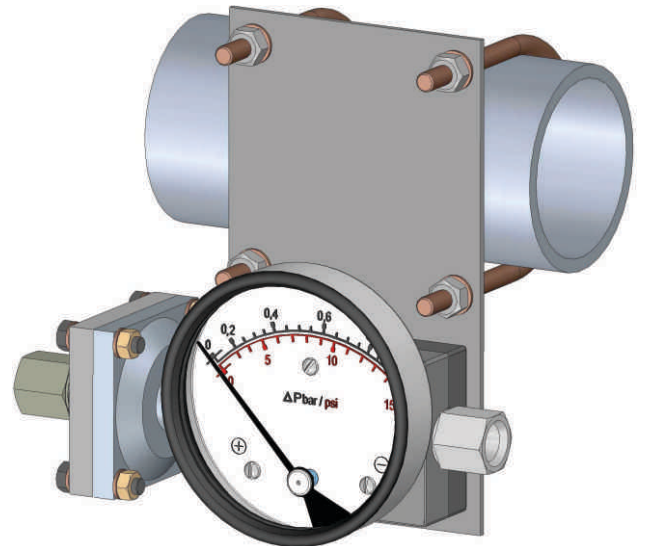

DX 20

(Diaphragm Gauge)

MOUNTING COMBINATIONS

HIRLEKAR
PRECISION

Surface Mounting

Horizontal Pipe Mounting

Vertical Pipe Mounting