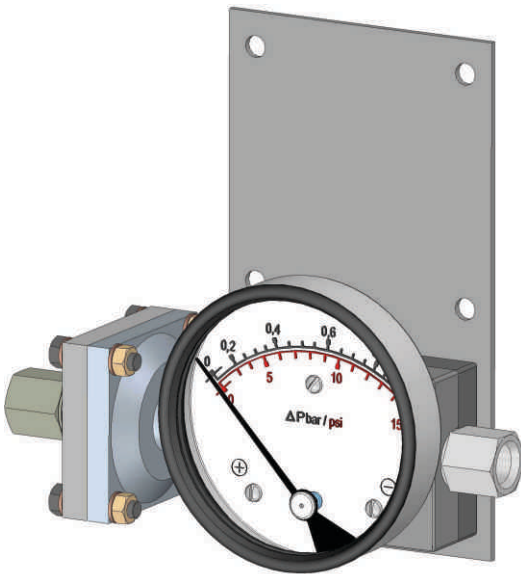

DX 20

(Diaphragm Gauge)

MOUNTING COMBINATIONS

HIRLEKAR
PRECISION

Surface Mounting

Horizontal Pipe Mounting

Vertical Pipe Mounting