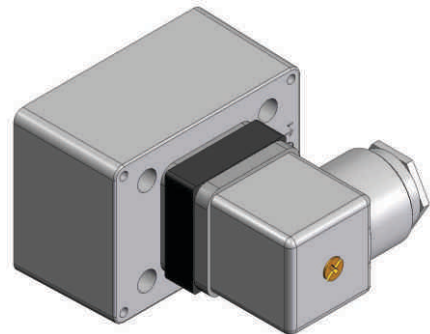

DX 20 (Diaphragm Gauge) SWITCH COVER COMBINATIONS

HIRLEKAR
PRECISION

DIN Plug at top

DIN Plug on LP side

DIN Plug at back

2 DIN plugs for 2 SPDT,s (1 on LP side and other on top)