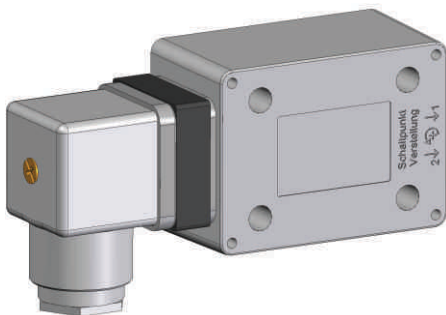

DX 20 (Diaphragm Gauge) SWITCH COVER COMBINATIONS

HIRLEKAR
PRECISION

DIN Plug at top

DIN Plug on LP side

DIN Plug at back

2 DIN plugs for 2 SPDT,s (1 on LP side and other on top)