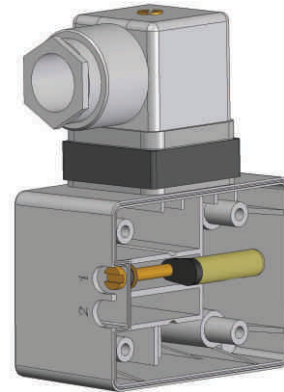

DX 20 (Diaphragm Gauge) SWITCH COVER COMBINATIONS

HIRLEKAR
PRECISION

DIN Plug at top

DIN Plug on LP side

DIN Plug at back

2 DIN plugs for 2 SPDT,s (1 on LP side and other on top)