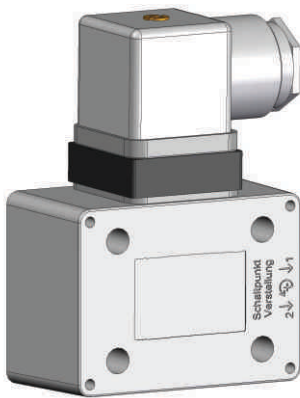

DX 20 (Diaphragm Gauge) SWITCH COVER COMBINATIONS

HIRLEKAR
PRECISION

DIN Plug at top

DIN Plug on LP side

DIN Plug at back

2 DIN plugs for 2 SPDT,s (1 on LP side and other on top)