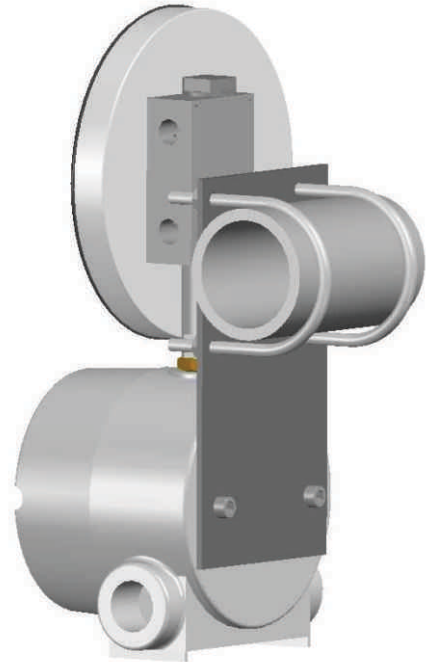

EX 200DGR

(Diaphragm Gauge)

MOUNTING COMBINATIONS

HIRLEKAR
PRECISION

Surface Mounting

Horizontal Pipe Mounting

Vertical Pipe Mounting