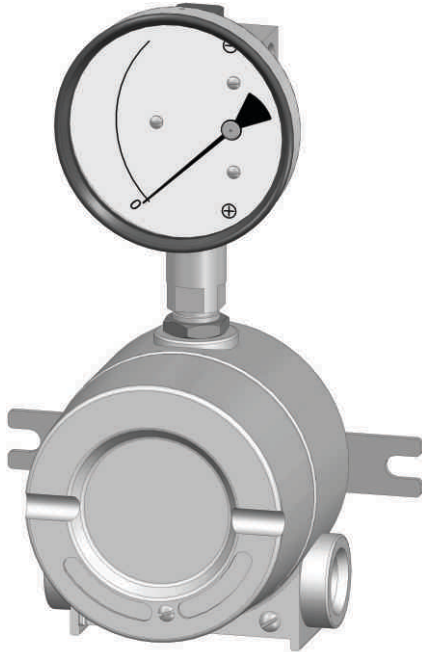

EX 200DGR

(Diaphragm Gauge)

MOUNTING COMBINATIONS

HIRLEKAR
PRECISION

Surface Mounting

Horizontal Pipe Mounting

Vertical Pipe Mounting