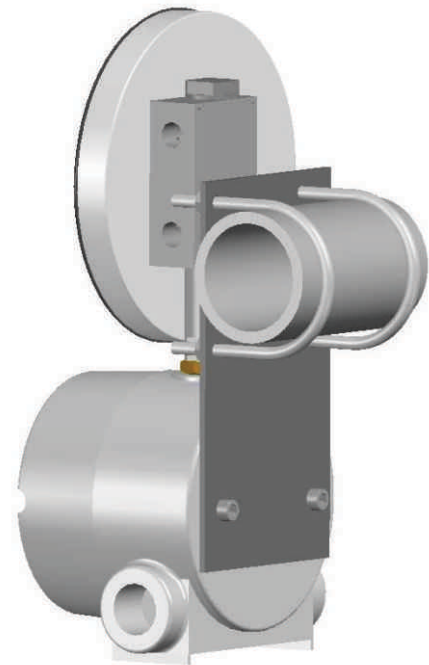

EX 300DGC

(Diaphragm Gauge)

MOUNTING COMBINATIONS

HIRLEKAR
PRECISION

Surface Mounting

Horizontal Pipe Mounting

Vertical Pipe Mounting