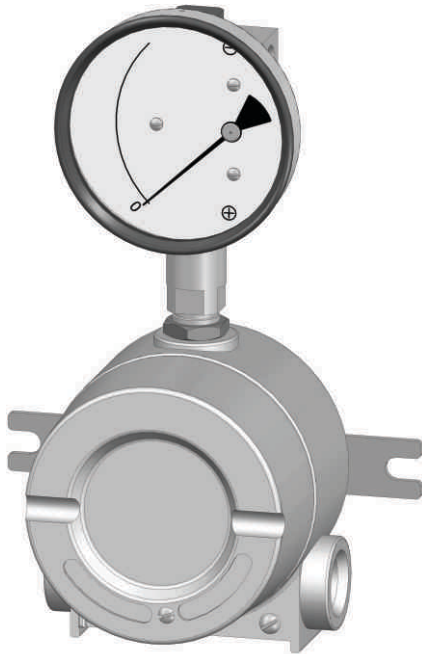

EX 300DGC

(Diaphragm Gauge)

MOUNTING COMBINATIONS

HIRLEKAR
PRECISION

Surface Mounting

Horizontal Pipe Mounting

Vertical Pipe Mounting