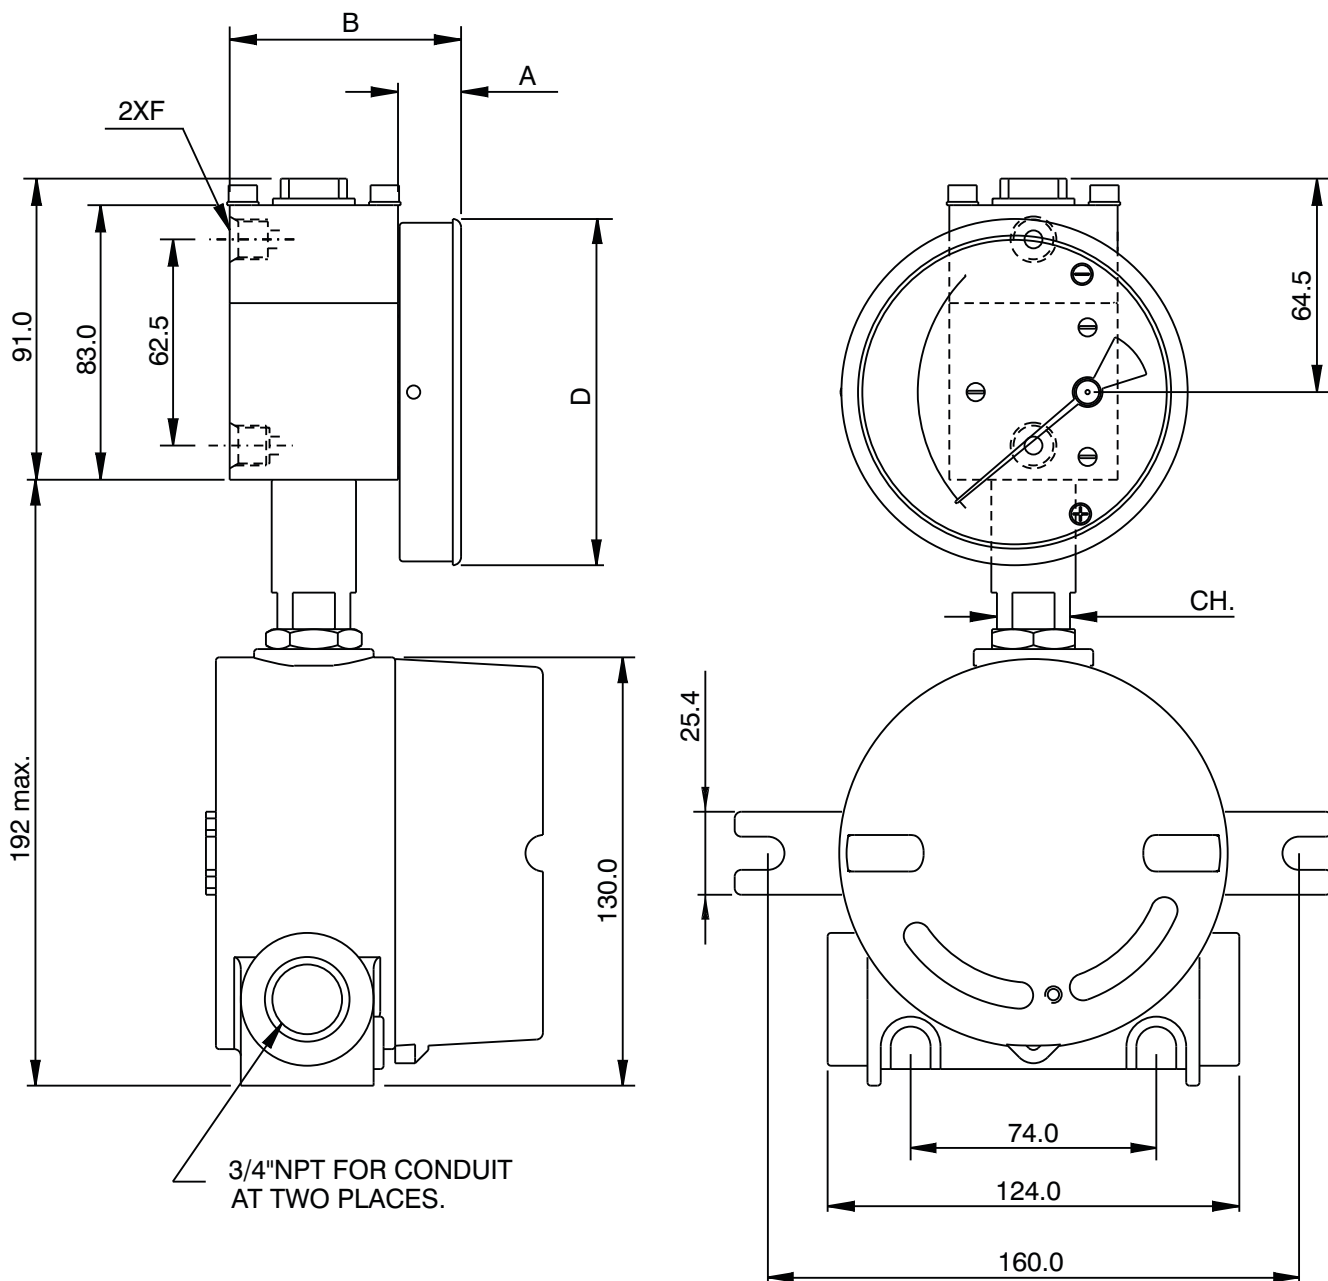

EX 300DGC

(Diaphragm Gauge)

PORTING DETAILS

HIRLEKAR
PRECISION

Back Porting

DIAL Ø	F	a	b	d	ch
80 (3.5")	1/4" BSP - 1/4" NPT	19	69.7	83.0	22
100 (4.0")	1/4" BSP - 1/4" NPT	19	69.7	104.3	22
115 (4.5")	1/4" BSP - 1/4" NPT	19	69.7	119.7	22
150 (6.0")	1/4" BSP - 1/4" NPT	19	69.7	154.3	22