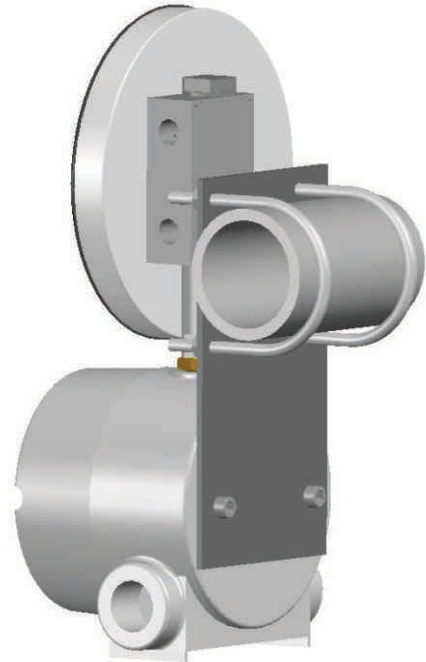

# EX 400DGC

(Diaphragm Gauge)

## MOUNTING COMBINATIONS

---

**HIRLEKAR**  
PRECISION

Surface Mounting

Horizontal Pipe Mounting

Vertical Pipe Mounting