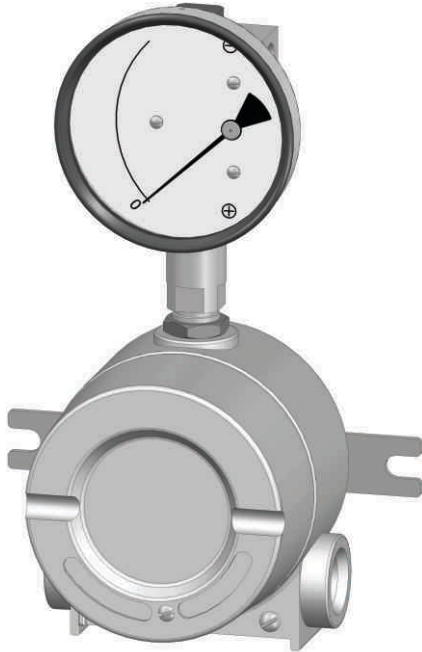

# EX 400DGC

(Diaphragm Gauge)

## MOUNTING COMBINATIONS

---

**HIRLEKAR**  
PRECISION

Surface Mounting

Horizontal Pipe Mounting

Vertical Pipe Mounting