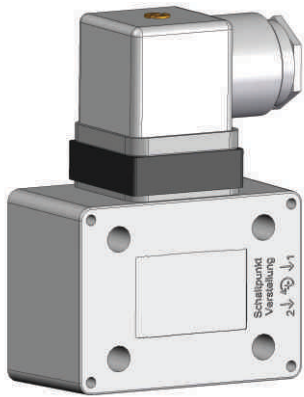

DX 10 (Piston Gauge)

HIRLEKAR
PRECISION

SWITCH COVER COMBINATIONS

DIN Plug at top

DIN Plug on LP side

DIN Plug at back

2 DIN plugs for 2 SPDT,s (1 on LP side and other on top)