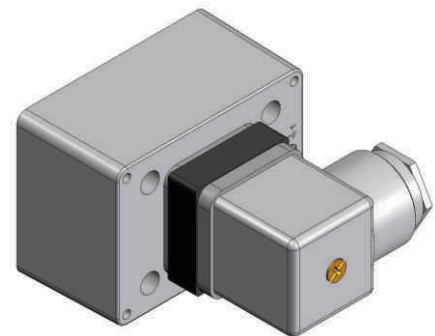

DX 10 (Piston Gauge)

HIRLEKAR
PRECISION

SWITCH COVER COMBINATIONS

DIN Plug at top

DIN Plug on LP side

DIN Plug at back

2 DIN plugs for 2 SPDT,s (1 on LP side and other on top)