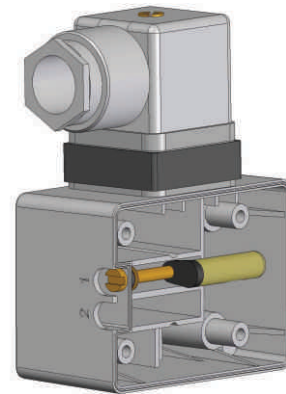

DX 10 (Piston Gauge)

HIRLEKAR
PRECISION

SWITCH COVER COMBINATIONS

DIN Plug at top

DIN Plug on LP side

DIN Plug at back

2 DIN plugs for 2 SPDT,s (1 on LP side and other on top)