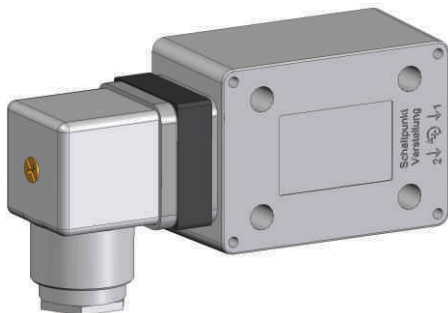

DX 10 (Piston Gauge)

HIRLEKAR
PRECISION

SWITCH COVER COMBINATIONS

DIN Plug at top

DIN Plug on LP side

DIN Plug at back

2 DIN plugs for 2 SPDT,s (1 on LP side and other on top)