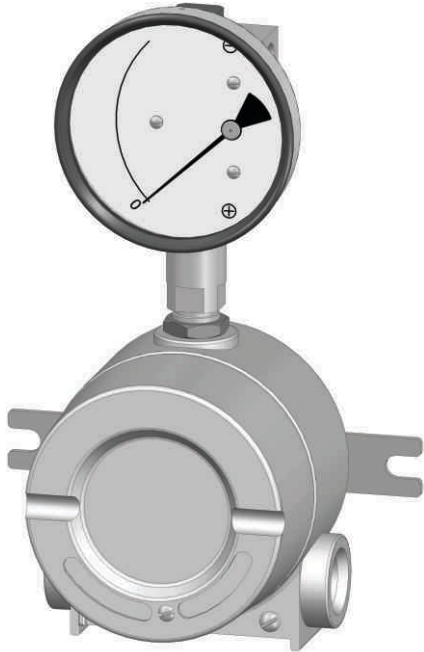

EX 200DPG

(Piston Gauge)

MOUNTING COMBINATIONS

HIRLEKAR
PRECISION

Surface Mounting

Horizontal Pipe Mounting

Vertical Pipe Mounting