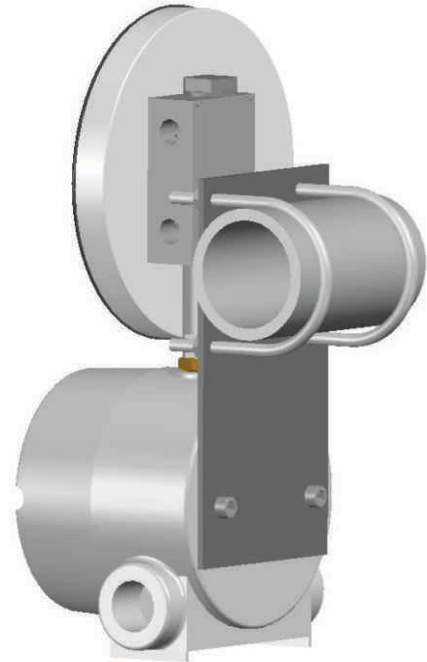

EX 200DPG

(Piston Gauge)

MOUNTING COMBINATIONS

HIRLEKAR
PRECISION

Surface Mounting

Horizontal Pipe Mounting

Vertical Pipe Mounting