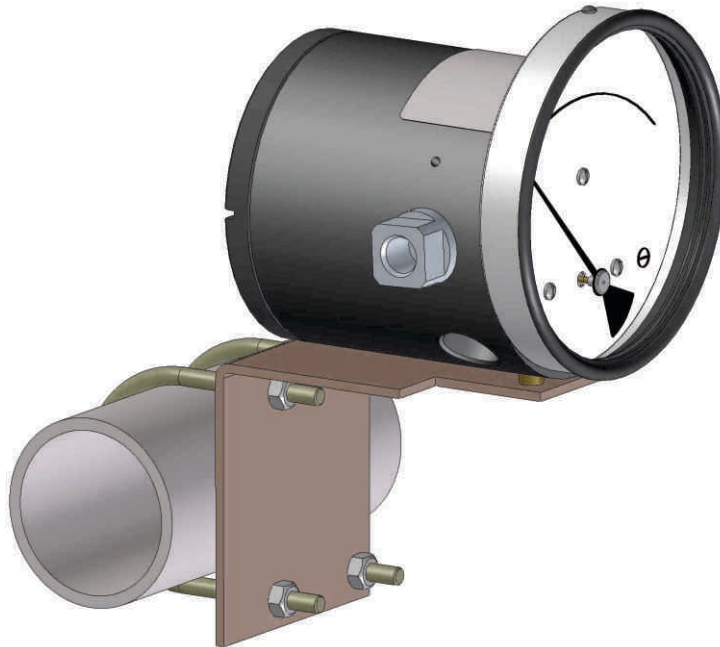

PR 10 (Piston Gauge)

MOUNTING COMBINATIONS

HIRLEKAR
PRECISION

Horizontal pipe mounting

Vertical pipe mounting